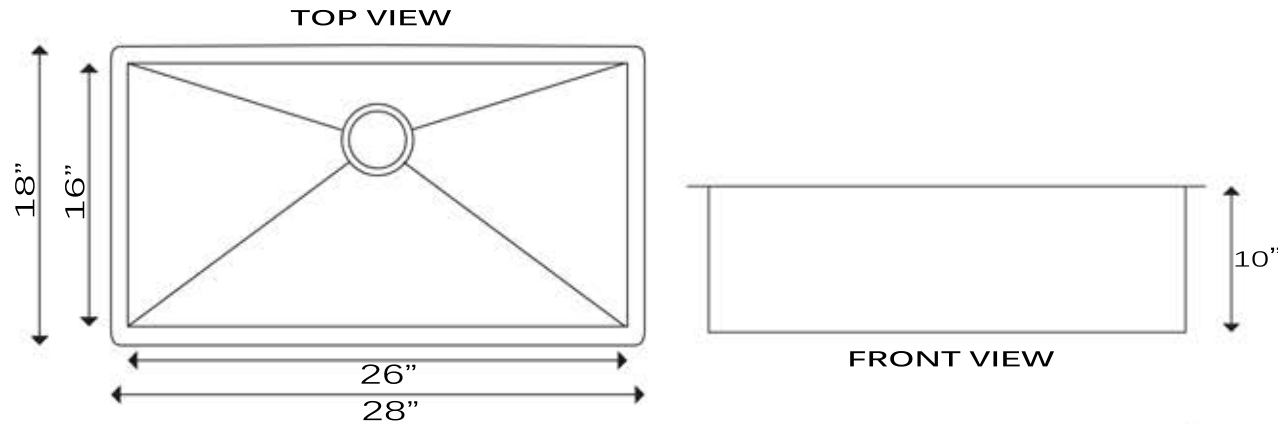

Pro Series Collection
Premium Stainless Steel
Zero Radius Pro Undermount Kitchen Sink

MODEL:
ZR2818-16

Overall Dimensions	Large Bowl	Bowl Depth	Bottom Grid/s	Reverse Model
28" X 18"	26" x 16"	10"	BG2616	NA

FEATURES

- Premium 304, 16 gauge Stainless Steel Kitchen Sink
- 10" Bowl Depth
- Brushed Satin Finish
- Limited Lifetime Manufactures Warranty
- Insulated to Reduce Condensation
- Rubber Padding is Applied for Noise Reduction