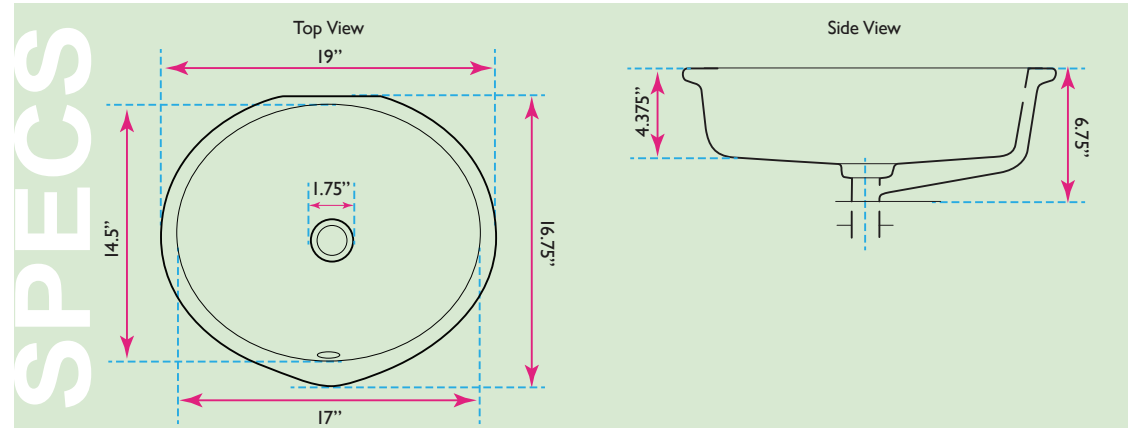

Great Point Collection

Vitreous China Bath Undermount Sinks

Nantucket

S I N K S

model:

UM-16CW

www.NantucketSinksUSA.com
info@nantucketsinksusa.com

OVERALL DIMENSIONS	INTERIOR BOWL	EXTERIOR BOWL DEPTH	INTERIOR BOWL DEPTH	OVERFLOW
19" x 16.75"	17" x 14.5"	6.75"	4.375"	Yes

FEATURES:

- Nominal dimensions - actual may vary by 1/4"
- Template and mounting clips included
- Vitreous China undermount with porcelain enamel glaze
- Limited lifetime manufacturer's warranty
- With overflow
- Complies with ASME 112.19.2 2013
- Complies with CSA B45 1-13