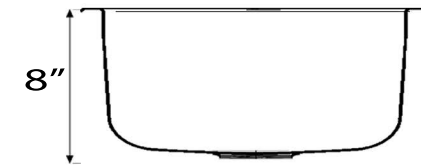

Brightwork Home Collection

18 Gauge Hand Hammered Brass
Bar/Prep Undermount/Topmount Sink

**MODEL:
RS15-UB**

TOP VIEW

SIDE VIEW

Overall Dimensions	Interior Bowl	Drain Opening	Overflow	Drain position
15" Diameter	13" Diameter	3.5"	No	Center

FEATURES

- 18 Gauge Brass
- 3.5" Drain Diameter Opening (3.5 KDPB drain not included)
- Can be overmounted or undermounted
- Special Care Required
- Hand Hammered - variations will exist

**Nominal Dimensions - Actual May Vary by up to .25"