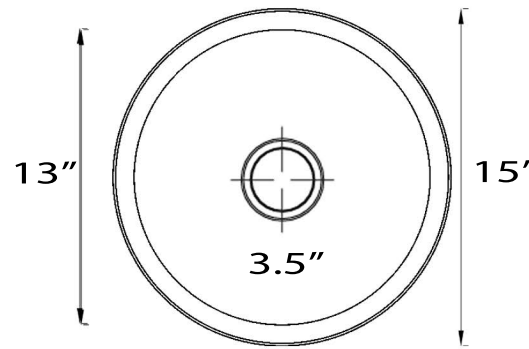

Brightwork Home Collection

18 Gauge Hand Hammered Brass
Bar/Prep Undermount/Topmount Sink

**MODEL:
RS15-UB**

TOP VIEW

SIDE VIEW

Overall Dimensions	Interior Bowl	Drain Opening	Overflow	Drain position
15" Diameter	13" Diameter	3.5"	No	Center

FEATURES

- 18 Gauge Brass
- 3.5" Drain Diameter Opening (3.5 KDPB drain not included)
- Can be overmounted or undermounted
- Special Care Required
- Hand Hammered - variations will exist

**Nominal Dimensions - Actual May Vary by up to .25"