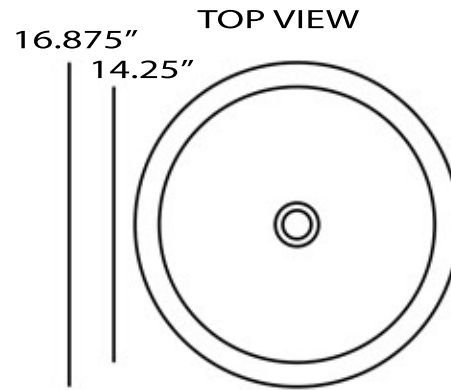

Brightwork Home Collection

Premium Stainless Steel Undermount Bath Sink

MODEL:
RLS-OF

Overall Dimensions	Interior Bowl	Drain	Overflow	Overall Height
16.875" Diameter	14.25" Diameter	1.5"	Yes	9"

FEATURES

- Stainless Steel Construction
- 7" Interior Bowl Depth
- Nominal dimensions may vary by .25"
- Hand Hammered
- Drain not included with sink
- Like all stainless steel finish may dull - polish to bring back luster