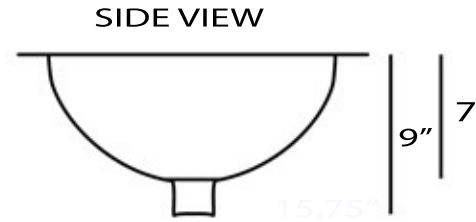

Brightwork Home Collection

Premium Stainless Steel Undermount Bath Sink

MODEL:
RLS-OF

Overall Dimensions	Interior Bowl	Drain	Overflow	Overall Height
16.875" Diameter	14.25" Diameter	1.5"	Yes	9"

FEATURES

- Stainless Steel Construction
- 7" Interior Bowl Depth
- Nominal dimensions may vary by .25"
- Hand Hammered
- Drain not included with sink
- Like all stainless steel finish may dull - polish to bring back luster