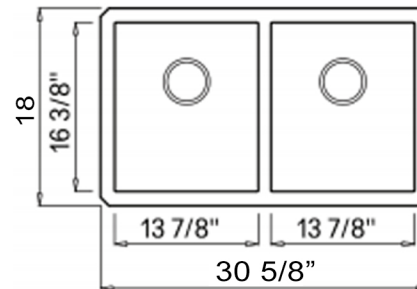

Plymouth Collection
Premium Granite Composite

MODEL:
PR5050-TI-UM

Overall Dimensions	Interior Bowls	Bowl Depth	Height	Drain Holes
30.625" x 18"	13.875" x 16.375"	9"	9.5625"	3.5"

FEATURES

- Premium Granite Composite Kitchen Sink
- 80% Stone/20% Acrylic Polymers
- Scratch Resistant/Heat resistant to 560F degrees
- Hygienic non-porous surface
- Undermount installation clips included
- Designed and made in Italy
- Matte finish
- Limited Lifetime Manufactures Warranty
- Professional Installation Recomend