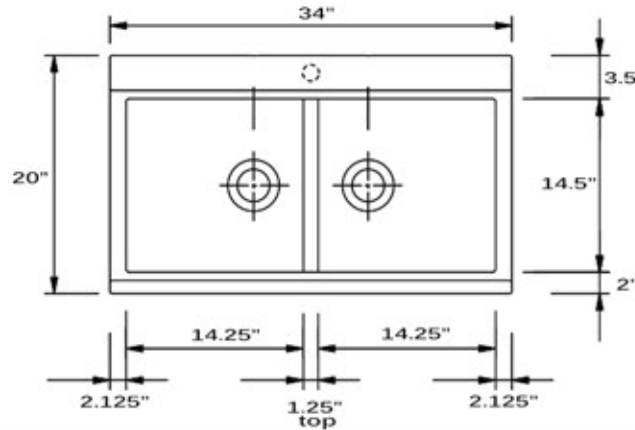

Granite Composite
 Premium Granite Composite
 Topmount Kitchen Sink

MODEL:
PR3420PS-BL

Overall Dimensions	Interior Bowl	Bowl Depth	Height	Drain Dimension
34" x 20"	14.25" x 14.5" Each	8.75" total 5" divider	9"	3.5" Diameter