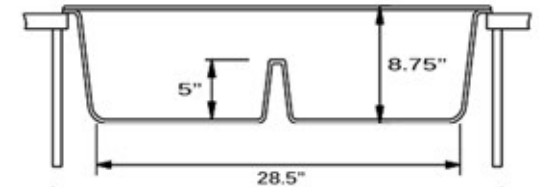

Granite Composite
 Premium Granite Composite
 Topmount Kitchen Sink

MODEL:
PR3420PS-BL

Overall Dimensions	Interior Bowl	Bowl Depth	Height	Drain Dimension
34" x 20"	14.25" x 14.5" Each	8.75" total 5" divider	9"	3.5" Diameter