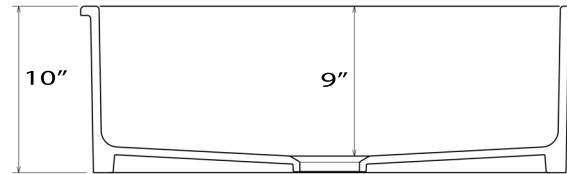

**Cape Collection**  
Under Mount Fireclay Kitchen Sink

MODEL:  
**Orleans3018**

| Overall Dimensions | Interior Bowl | Bowl Depth | Exterior Bowl Depth | Drain Dimensions |
|--------------------|---------------|------------|---------------------|------------------|
| 30" x 18"          | 27.75" x 16"  | 9"         | 10"                 | 3.5" Opening     |