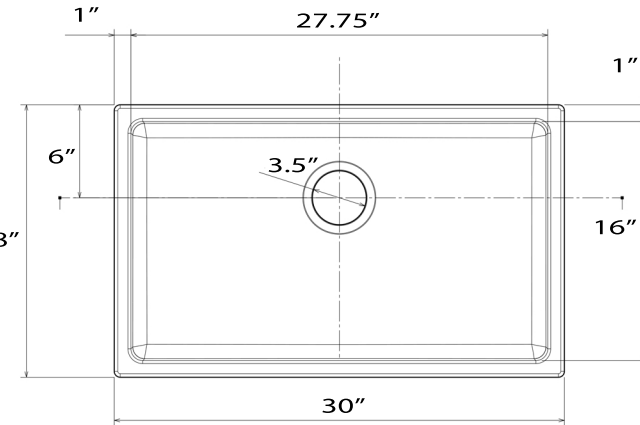

**Cape Collection**  
Under Mount Fireclay Kitchen Sink

MODEL:  
**Orleans3018**

| Overall Dimensions | Interior Bowl | Bowl Depth | Exterior Bowl Depth | Drain Dimensions |
|--------------------|---------------|------------|---------------------|------------------|
| 30" x 18"          | 27.75" x 16"  | 9"         | 10"                 | 3.5" Opening     |