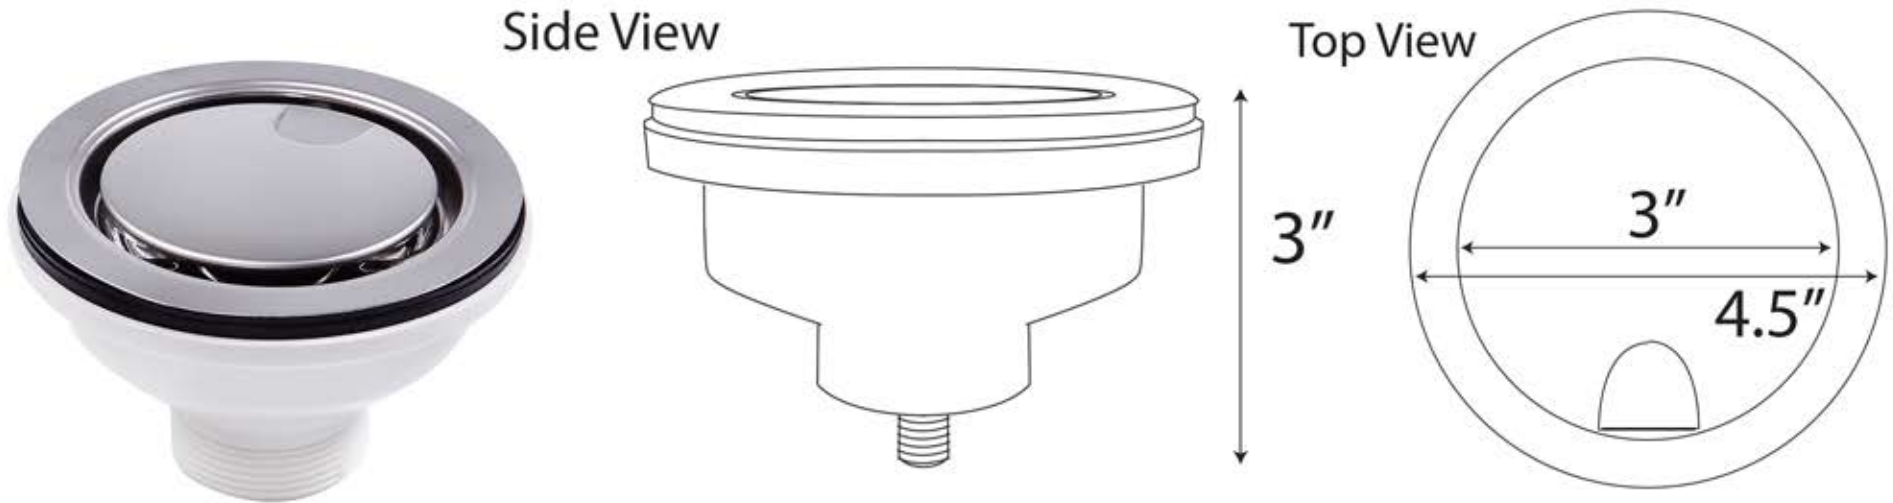

# Accessories Collection

Flip Drain with strainer and 'crumb cup' lid

MODEL:  
NS35LCC-CH

### FEATURES

- Premium 304 stainless steel
- Fits standard 3.5" kitchen drains
- Shiny "Chrome" Finish
- Flip lid is on hinge, to strainer basket
- Fits standard and thick sinks such as Fireclay and Granite Composites