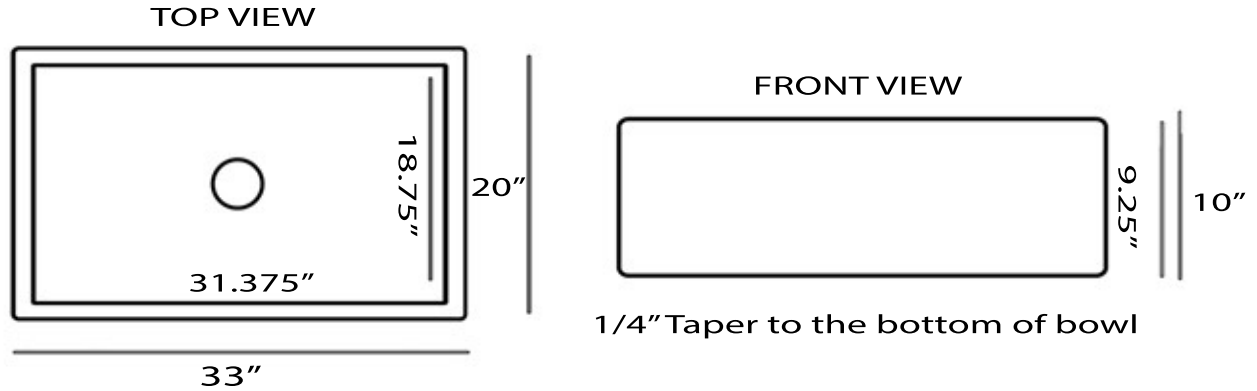

Vineyard Collection
Premium Fireclay Farmhouse Apron Sink

MODEL:
FCFS3320S-PietraSarda

Overall Dimensions	Large Bowl	Apron Height	Bowl Depth	Drain Dimensions
33 x 20 x 10"	31.375" x 18.75"	10"	9.25"	3.5" Opening