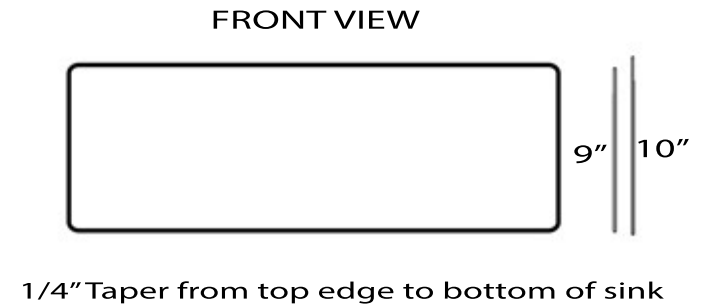

Vineyard Collection
Premium Fireclay Farmhouse Apron Sink

MODEL:
FCFS3020S-PietraSarda

Overall Dimensions	Interior Bowl	Apron Height	Bowl Depth	Drain Dimensions
29.75" x 19.75" x 10"	28" x 18" x 9"	10"	9"	3.5" Opening