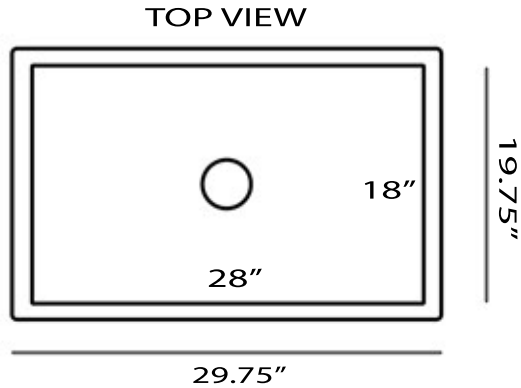

Vineyard Collection
Premium Fireclay Farmhouse Apron Sink

MODEL:
FCFS3020S-PietraSarda

Overall Dimensions	Interior Bowl	Apron Height	Bowl Depth	Drain Dimensions
29.75" x 19.75" x 10"	28" x 18" x 9"	10"	9"	3.5" Opening