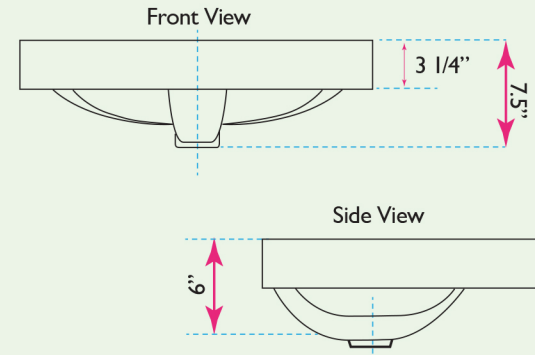

Side View

SPECS

OVERALL DIMENSIONS	INTERIOR DIMENSIONS	EXTERIOR HEIGHT	INTERIOR DEPTH	DRAIN DIMENSION
23" x 17.25"	21.25" x 11.75"	7.5"	6"	1.75" Standard

FEATURES:

- Vitreous China, self rimming top mount sink
- ADA compliant when installed according to guidelines
- Glazed Enamel Finish
- Limited Manufacturer's Warranty
- 1.75" Drain Opening
- Nominal Dimensions, actual may vary by up to .25"
- 3 Faucet Holes (1.375" Diameter Each)
- cUPC Certified
- ASME: A112.19.2