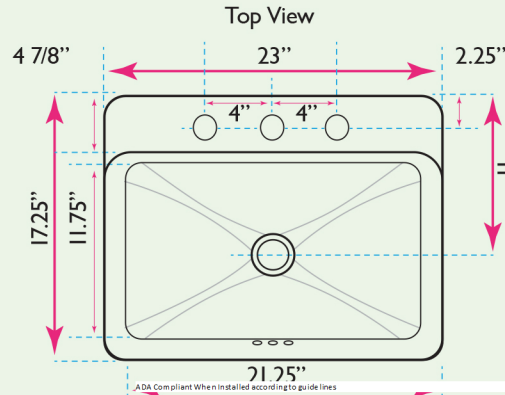

Side View

SPECS

OVERALL DIMENSIONS	INTERIOR DIMENSIONS	EXTERIOR HEIGHT	INTERIOR DEPTH	DRAIN DIMENSION
23" x 17.25"	21.25" x 11.75"	7.5"	6"	1.75" Standard

FEATURES:

- Vitreous China, self rimming top mount sink
- ADA compliant when installed according to guidelines
- Glazed Enamel Finish
- Limited Manufacturer's Warranty
- 1.75" Drain Opening
- Nominal Dimensions, actual may vary by up to .25"
- 3 Faucet Holes (1.375" Diameter Each)
- cUPC Certified
- ASME: A112.19.2