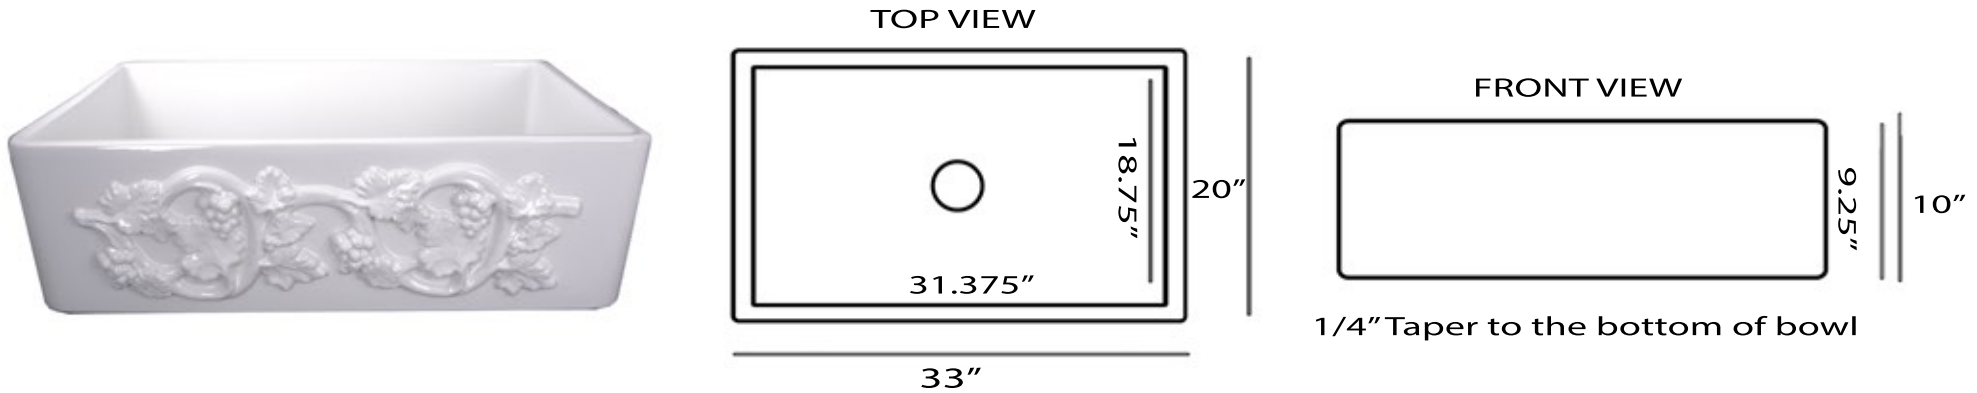

Vineyard Collection
Premium Fireclay Farmhouse Apron Sink

MODEL:
FCFS3320S-Grapes

Overall Dimensions	Large Bowl	Apron Height	Bowl Depth	Drain Dimensions
33 x 20 x 10"	31.375" x 18.75"	10"	9.25"	3.5" Opening