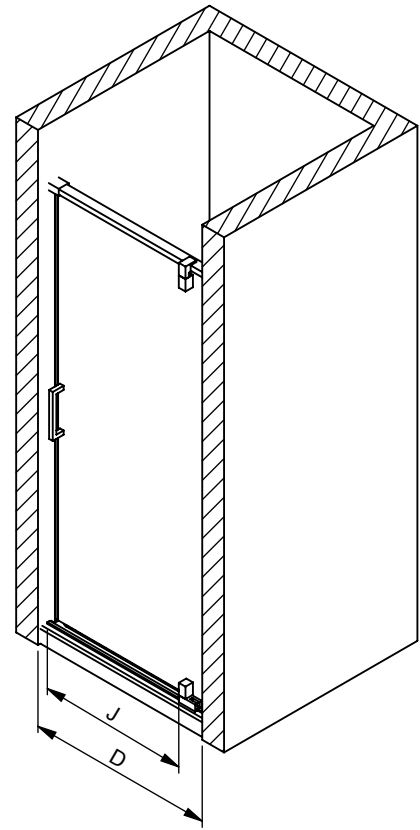

All dimensions are approximate. Structure measurements must be verified against the unit to ensure proper fit.

# ModuIR PIVOT SHOWER DOOR: ALCOVE 36" (501)

All complementary installation can be also build from the same listed product

PIVOT ON LEFT

501 OPTIONAL

PIVOT ON RIGHT

501 AS SHOWN

PRODUCT	BASE SIZE	G	D	E	J	M
		HEIGHT (top of glass)	WIDTH (min-max)	DEPTH (min-max)	DOOR ACCESS (maximum)	ENCUMBRANCE
137835	36X36	78"	34" - 34-5/8"	34-1/8" - 35-3/8"	26-1/2"	27-7/8"