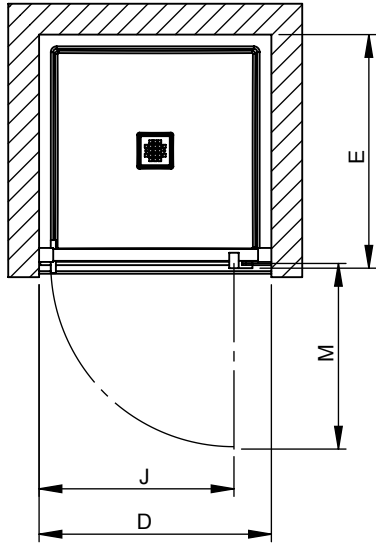

All dimensions are approximate. Structure measurements must be verified against the unit to ensure proper fit.

# ModuIR PIVOT SHOWER DOOR: ALCOVE 36" (501)

All complementary installation can be also build from the same listed product

PIVOT ON LEFT

501 OPTIONAL

PIVOT ON RIGHT

501 AS SHOWN

PRODUCT	BASE SIZE	G	D	E	J	M
		HEIGHT (top of glass)	WIDTH (min-max)	DEPTH (min-max)	DOOR ACCESS (maximum)	ENCUMBRANCE
137835	36X36	78"	34" - 34-5/8"	34-1/8" - 35-3/8"	26-1/2"	27-7/8"