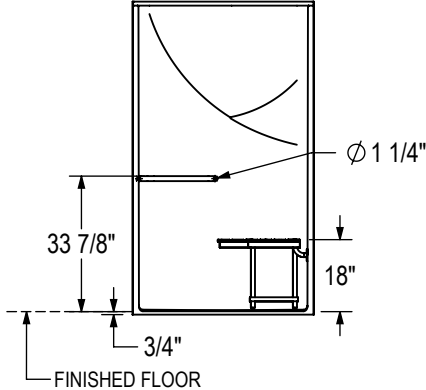

BASE MODEL WITH CALIFORNIA TITLE 24 COMPLIANT GRAB BAR & SEAT PACKAGE

LEFT SIDE SHOWN

RIGHT SIDE SYMMETRICAL

All dimensions are approximate. Structure measurements must be verified against the unit to ensure proper fit.