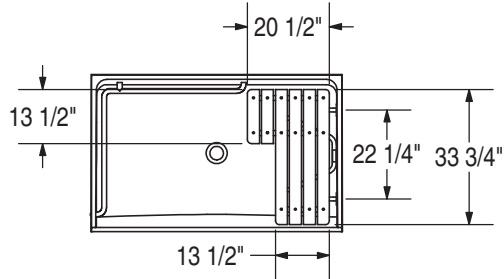

BASE MODEL WITH ADA/ANSI L-SHAPED GRAB BAR & SEAT PACKAGE

LEFT SIDE SHOWN

RIGHT SIDE SYMMETRICAL

All dimensions are approximate. Structure measurements must be verified against the unit to ensure proper fit.