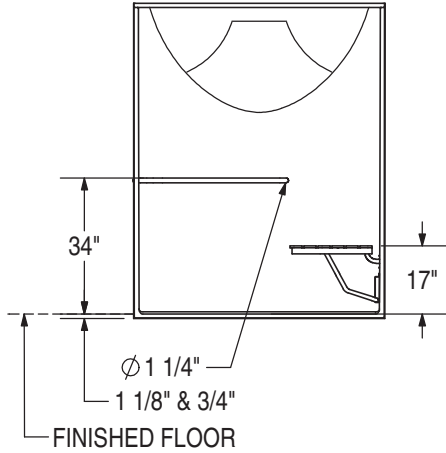

BASE MODEL WITH ADA/ANSI L-SHAPED GRAB BAR & SEAT PACKAGE

LEFT SIDE SHOWN

RIGHT SIDE SYMMETRICAL

All dimensions are approximate. Structure measurements must be verified against the unit to ensure proper fit.