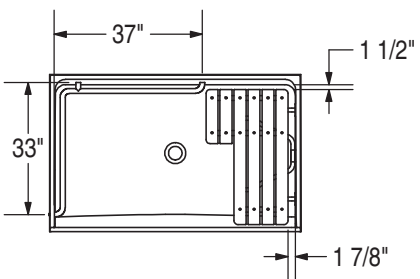

BASE MODEL WITH ADA/ANSI L-SHAPED GRAB BAR & SEAT PACKAGE

LEFT SIDE SHOWN

RIGHT SIDE SYMMETRICAL

All dimensions are approximate. Structure measurements must be verified against the unit to ensure proper fit.