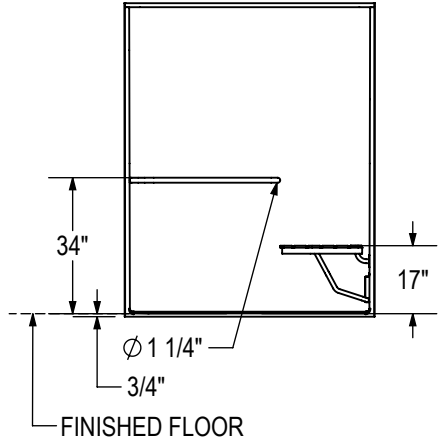

BASE MODEL WITH ADA/ANSI L-SHAPED GRAB BAR & SEAT PACKAGE
LEFT SIDE SHOWN
RIGHT SIDE SYMMETRICAL

All dimensions are approximate. Structure measurements must be verified against the unit to ensure proper fit.