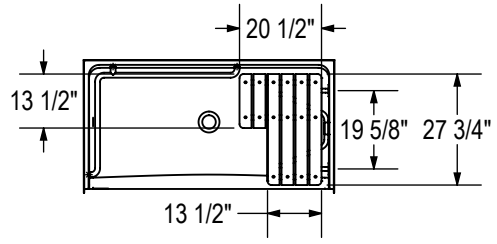

BASE MODEL WITH ADA/ANSI L-SHAPED GRAB BAR & SEAT PACKAGE
LEFT SIDE SHOWN
RIGHT SIDE SYMMETRICAL

All dimensions are approximate. Structure measurements must be verified against the unit to ensure proper fit.