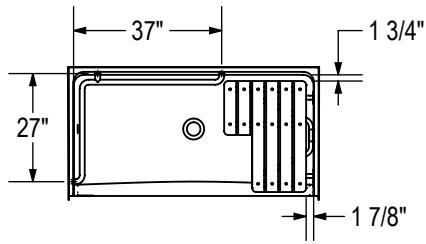

BASE MODEL WITH ADA/ANSI L-SHAPED GRAB BAR & SEAT PACKAGE
LEFT SIDE SHOWN
RIGHT SIDE SYMMETRICAL

All dimensions are approximate. Structure measurements must be verified against the unit to ensure proper fit.