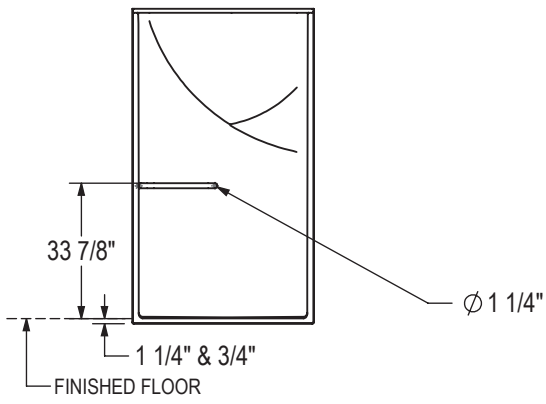

BASE MODEL WITH CALIFORNIA TITLE 24 COMPLIANT GRAB BAR PACKAGE
LEFT SIDE SHOWN
RIGHT SIDE SYMMETRICAL

All dimensions are approximate. Structure measurements must be verified against the unit to ensure proper fit.