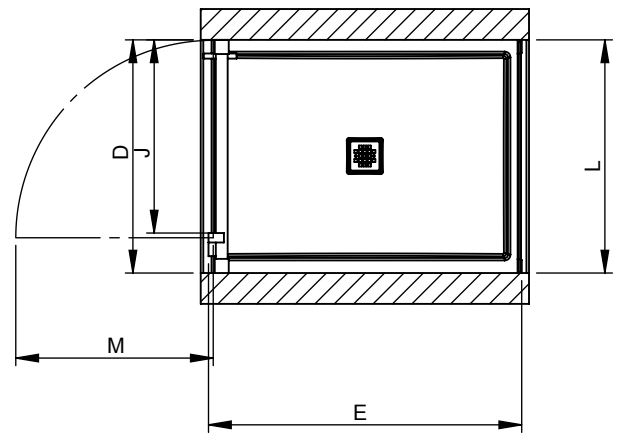

All dimensions are approximate. Structure measurements must be verified against the unit to ensure proper fit.

ModuIR PIVOT SHOWER DOOR: TUNNEL 36" WITH WINDOW (506)

All complementary installation can be also build from the same listed product

PIVOT ON LEFT

506W OPTIONAL

PIVOT ON RIGHT

506W AS SHOWN

PRODUCT	BASE SIZE	G	D	E	J	L	M
		HEIGHT (top of glass)	WIDTH (min-max)	DEPTH (min-max)	DOOR ACCESS (maximum)	WINDOW	ENCUMBRANCE
137936	48X36	78"	34" - 34-5/8"	45-1/8" - 47"	26-1/2"	34" - 35"	27-7/8"
	60X36			57-1/8" - 59"			