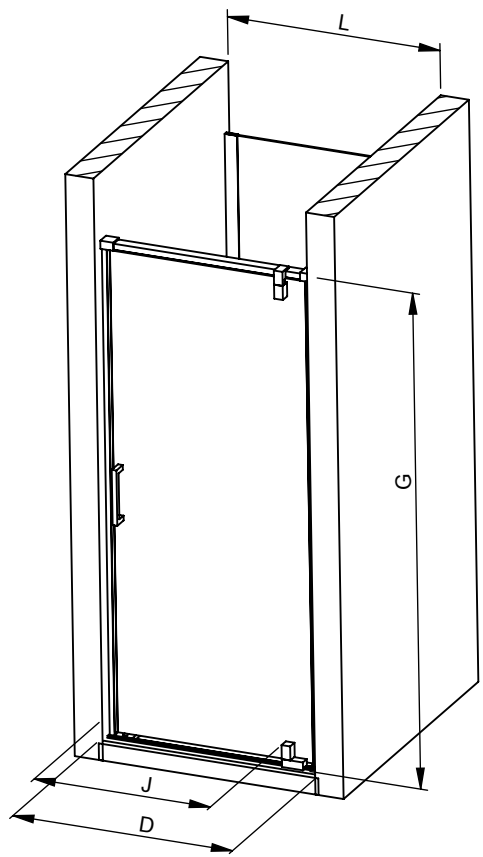

All dimensions are approximate. Structure measurements must be verified against the unit to ensure proper fit.

ModuIR PIVOT SHOWER DOOR: TUNNEL 36" WITH WINDOW (506)

All complementary installation can be also build from the same listed product

PIVOT ON LEFT

506W OPTIONAL

PIVOT ON RIGHT

506W AS SHOWN

PRODUCT	BASE SIZE	G	D	E	J	L	M
		HEIGHT (top of glass)	WIDTH (min-max)	DEPTH (min-max)	DOOR ACCESS (maximum)	WINDOW	ENCUMBRANCE
137936	48X36	78"	34" - 34-5/8"	45-1/8" - 47"	26-1/2"	34" - 35"	27-7/8"
	60X36			57-1/8" - 59"			