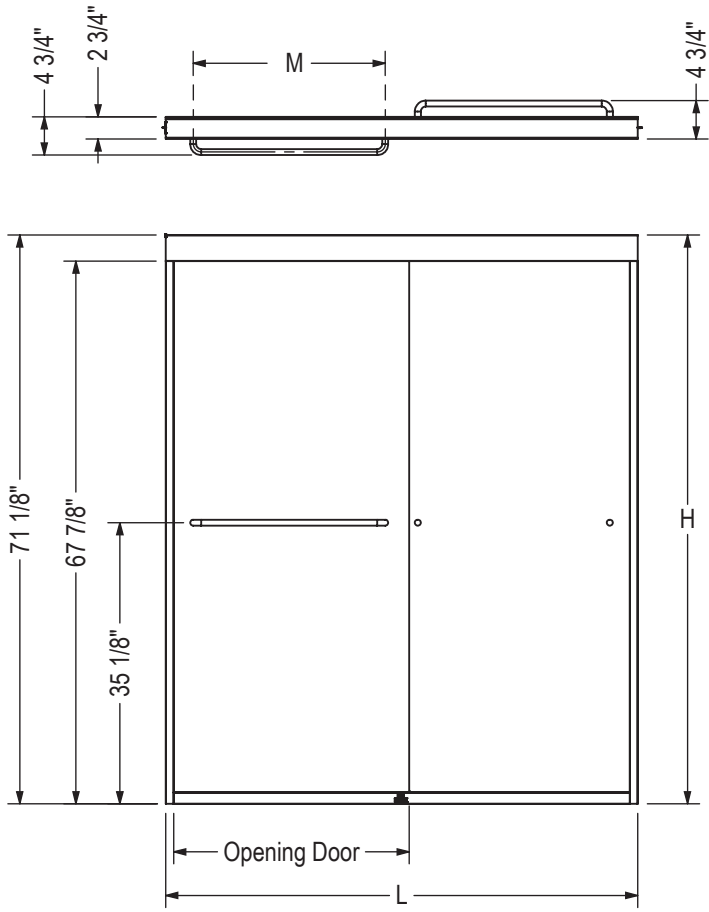

STANDARD

Description	Opening Door Adjustable	M	L Adjustable	H
Shower Door 40"-44"x71"x6mm	15 1/2" - 19 1/2"	18"	40" - 44"	71"
Shower Door 43"-47"x71"x6mm	18 1/2" - 22 1/2"	18"	43" - 47"	71"
Shower Door 51"-55"x71"x6mm	21 1/2" - 25 1/2"	24"	51" - 55"	71"
Shower Door 55"-59"x71"x6mm	23 1/2" - 27 1/2"	24"	55" - 59"	71"

All dimensions are approximate. Structure measurements must be verified against the unit to ensure proper fit.