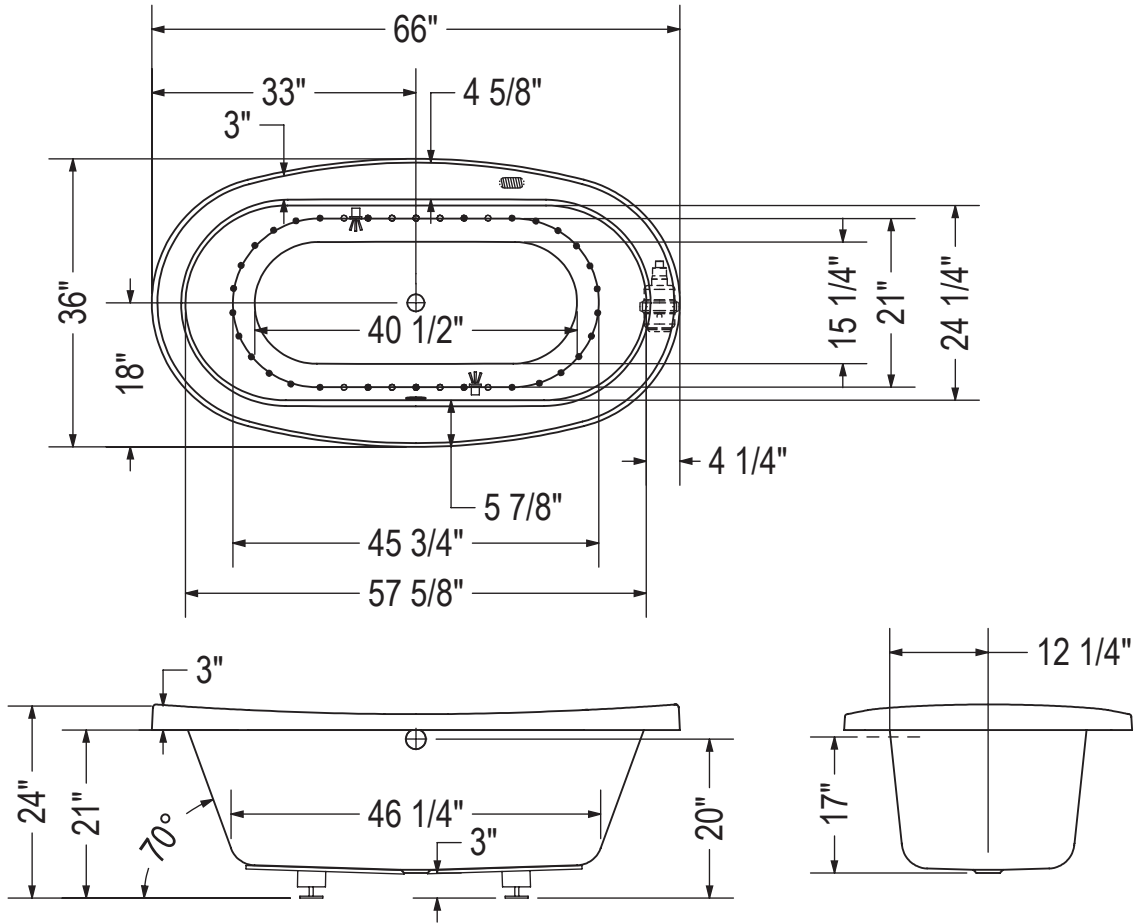

AIR SYSTEM

(●) : Indicates airjets positioning

(☼) : Indicates chromatherapy light positioning

All dimensions are approximate. Structure measurements must be verified against the unit to ensure proper fit.