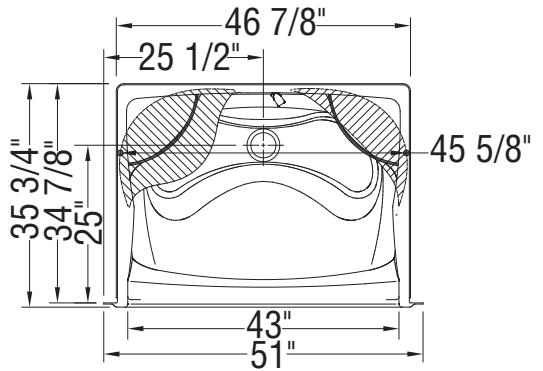

Left foot rest / Right seat

Left seat / Right foot rest

Flat surface for the installation of the valve 8-in. diameter

All dimensions are approximate. Structure measurements must be verified against the unit to ensure proper fit.