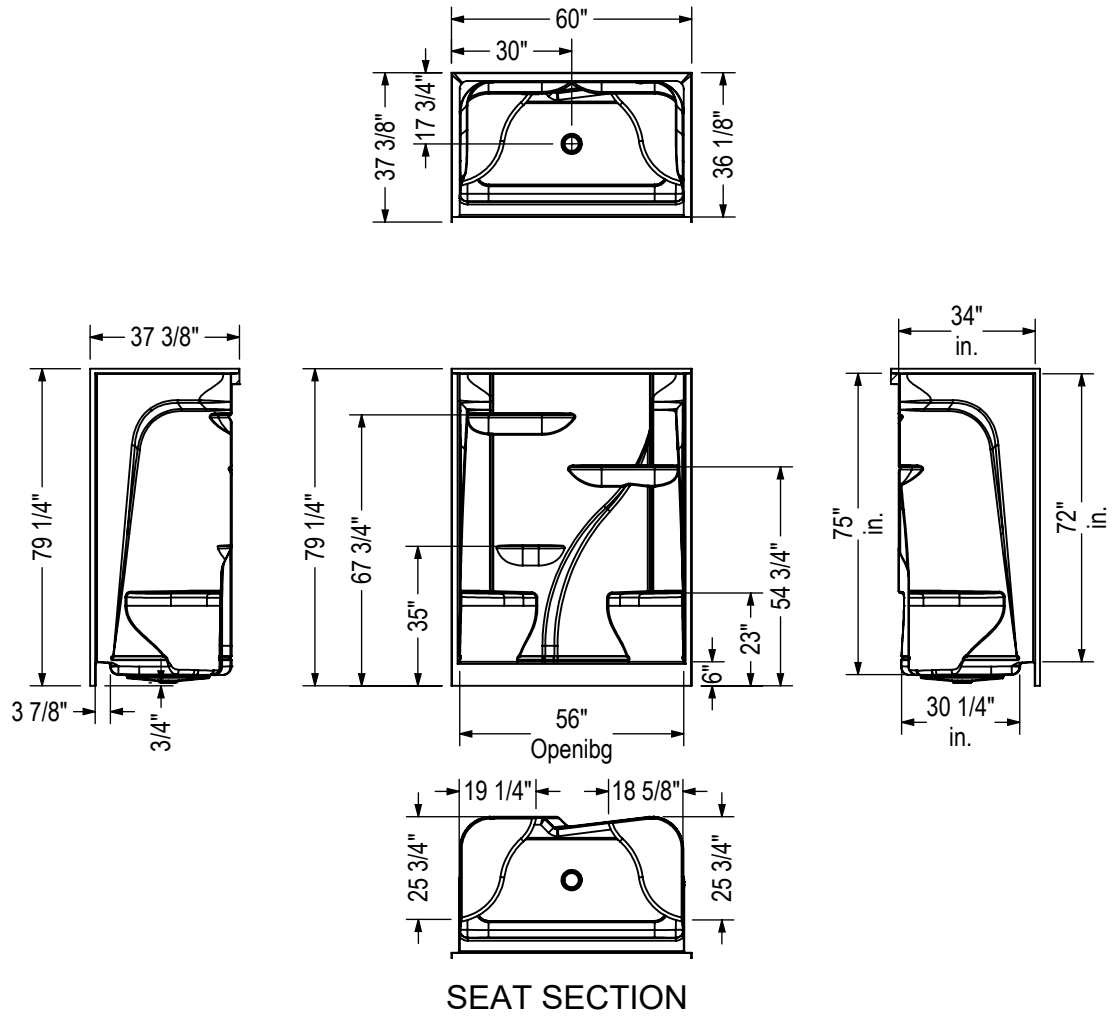

STANDARD

All dimensions are approximate. Structure measurements must be verified against the unit to ensure proper fit.

STANDARD LEFT SEAT

All dimensions are approximate. Structure measurements must be verified against the unit to ensure proper fit.

STANDARD 2 SEATS

All dimensions are approximate. Structure measurements must be verified against the unit to ensure proper fit.