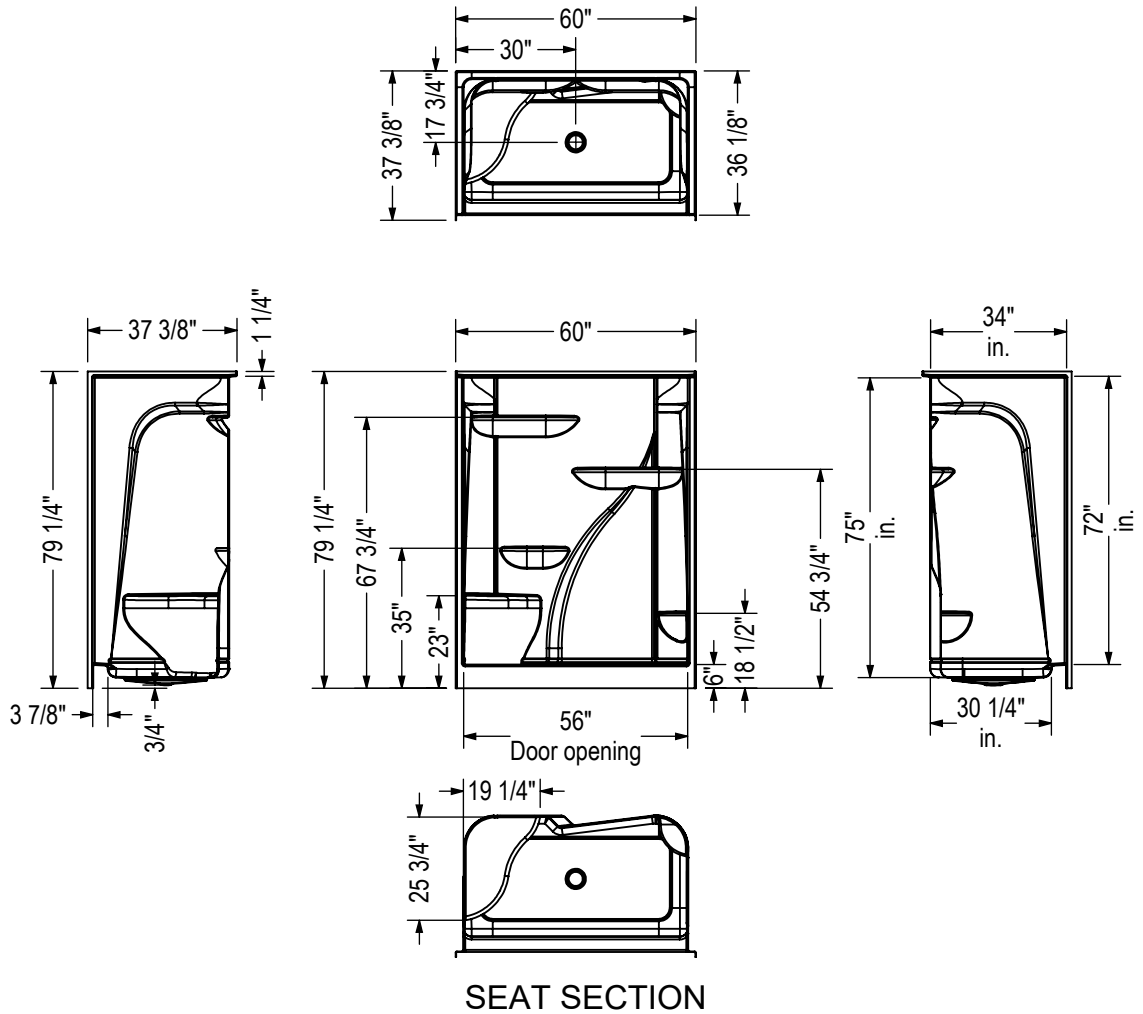

STANDARD

All dimensions are approximate. Structure measurements must be verified against the unit to ensure proper fit.

STANDARD LEFT SEAT

All dimensions are approximate. Structure measurements must be verified against the unit to ensure proper fit.

STANDARD 2 SEATS

All dimensions are approximate. Structure measurements must be verified against the unit to ensure proper fit.