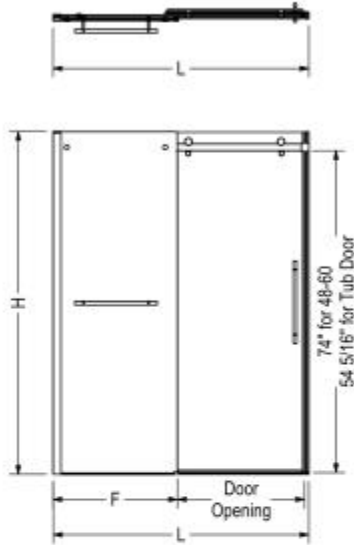

Vela 56 1/2-59 x 78 3/4 in. 8mm Sliding Shower Door for Alcove Installation

Model number:

138470

Dimensions: 78.75"

Installation:

Material:

Standard Features:

- Rollers and handle offered in 7 different finishes (monochrome or mix-finishes)
- 78 3/4" high clear glass panel 8 mm (5/16") tempered glass with Lotus easy clean protection
- Detachable door guide to distance the glass when cleaning
- Reversible shower door for left or right opening
- Also available in a corner configuration with a HALO return panel
- This configuration is shipped in 2 boxes

Vela 56 1/2-59 x 78 3/4 in. 8mm Sliding Shower Door for Alcove Installation

Model number:

138470

Dimensions: 78.75"

Installation:

Material:

STANDARD

Dimensions

78 3/4 In.
(2000 mm)

Glass Thickness

5/16 in.

Weight

156 lbs - 70.8 kg

Frame Type

Frameless

Door Adjustment

Frameless

Minimum Door Access

22.5"

Maximum Door Access

24.5"

| Code | Description | H | L Adjustable | F | Door Opening | Wall Adjustment |
|--------|--------------------------------------|---------|---------------|---------|-------------------|-----------------|
| 138460 | Vela 78 3/4" x 47" without towel bar | 78 3/4" | 44 1/2" - 47" | 22 1/2" | 16 1/4" - 18 3/4" | 1" |
| 138465 | Vela 78 3/4" x 47" with towel bar | 78 3/4" | 44 1/2" - 47" | 22 1/2" | 16 1/4" - 18 3/4" | 1" |
| 138470 | Vela 78 3/4" x 59" without towel bar | 78 3/4" | 56 1/2" - 59" | 28 5/8" | 22 1/8" - 24 5/8" | 1" |
| 138475 | Vela 78 3/4" x 59" with towel bar | 78 3/4" | 56 1/2" - 59" | 28 5/8" | 22 1/8" - 24 5/8" | 1" |
| 138480 | Vela 59" x 59" without towel bar | 59" | 56 1/2" - 59" | 28 5/8" | 22 1/8" - 24 5/8" | 1" |
| 138485 | Vela 59" x 59" with towel bar | 59" | 56 1/2" - 59" | 28 5/8" | 22 1/8" - 24 5/8" | 1" |