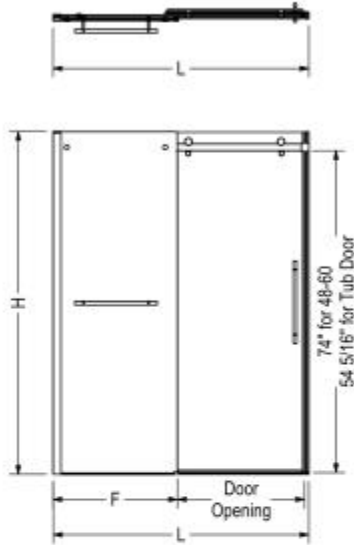

Vela 44 1/2-47 x 78 3/4 in. 8mm Sliding Shower Door with Towel Bar for

Model number:

138465

Dimensions: 78.75"

Installation:

Material:

Standard Features:

- Rollers and handle offered in 7 different finishes (monochrome or mix-finishes)
- 78 3/4" high clear glass panel 8 mm (5/16") tempered glass with Lotus easy clean protection
- Detachable door guide to distance the glass when cleaning
- Reversible shower door for left or right opening
- Also available in a corner configuration with a HALO return panel
- This configuration is shipped in 2 boxes

Vela 44 1/2-47 x 78 3/4 in. 8mm Sliding Shower Door with Towel Bar for

Model number:

138465

Dimensions: 78.75"

Installation:

Material:

STANDARD

Dimensions

78 3/4 In.
(2000 mm)

Glass Thickness

5/16 in.

Weight

130 lbs - 59 kg

Frame Type

Frameless

Door Adjustment

Frameless

Minimum Door Access

16.375"

Maximum Door Access

18.375"

Code	Description	H	L Adjustable	F	Door Opening	Wall Adjustment
138460	Vela 78 3/4" x 47" without towel bar	78 3/4"	44 1/2" - 47"	22 1/2"	16 1/4" - 18 3/4"	1"
138465	Vela 78 3/4" x 47" with towel bar	78 3/4"	44 1/2" - 47"	22 1/2"	16 1/4" - 18 3/4"	1"
138470	Vela 78 3/4" x 59" without towel bar	78 3/4"	56 1/2" - 59"	28 5/8"	22 1/8" - 24 5/8"	1"
138475	Vela 78 3/4" x 59" with towel bar	78 3/4"	56 1/2" - 59"	28 5/8"	22 1/8" - 24 5/8"	1"
138480	Vela 59" x 59" without towel bar	59"	56 1/2" - 59"	28 5/8"	22 1/8" - 24 5/8"	1"
138485	Vela 59" x 59" with towel bar	59"	56 1/2" - 59"	28 5/8"	22 1/8" - 24 5/8"	1"