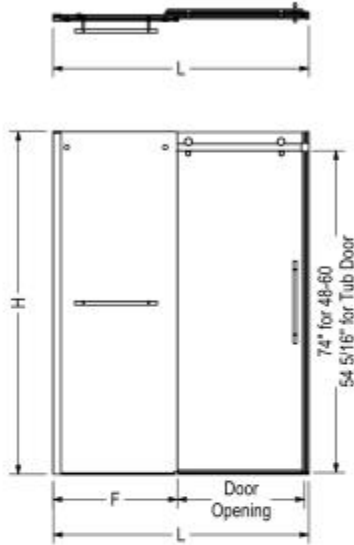

# Vela 44 1/2-47 x 78 3/4 in. 8mm Sliding Shower Door for Alcove Installation

**Model number:**

138460

**Dimensions:** 78.75"

**Installation:**

**Material:**

## Standard Features:

- Rollers and handle offered in 7 different finishes (monochrome or mix-finishes)
- 78 3/4" high clear glass panel 8 mm (5/16") tempered glass with Lotus easy clean protection
- Detachable door guide to distance the glass when cleaning
- Reversible shower door for left or right opening
- Also available in a corner configuration with a HALO return panel
- This configuration is shipped in 2 boxes

# Vela 44 1/2-47 x 78 3/4 in. 8mm Sliding Shower Door for Alcove Installation

**Model number:**

138460

**Dimensions:** 78.75"

**Installation:**

**Material:**

STANDARD

## Dimensions

78 3/4 In.  
(2000 mm)