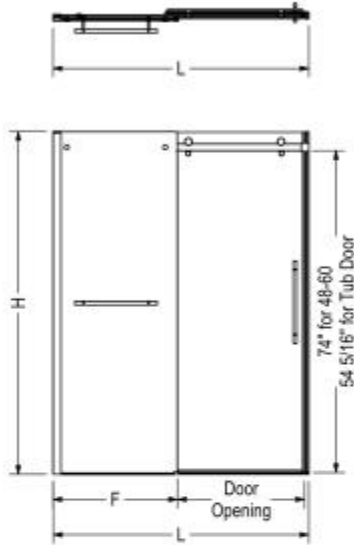

Vela 44 1/2-47 x 78 3/4 in. 8mm Sliding Shower Door for Alcove Installation

Model number:

138460

Dimensions: 78.75"

Installation:

Material:

Standard Features:

- Rollers and handle offered in 7 different finishes (monochrome or mix-finishes)
- 78 3/4" high clear glass panel 8 mm (5/16") tempered glass with Lotus easy clean protection
- Detachable door guide to distance the glass when cleaning
- Reversible shower door for left or right opening
- Also available in a corner configuration with a HALO return panel
- This configuration is shipped in 2 boxes

Vela 44 1/2-47 x 78 3/4 in. 8mm Sliding Shower Door for Alcove Installation

Model number:

138460

Dimensions: 78.75"

Installation:

Material:

STANDARD

Dimensions

78 3/4 In.
(2000 mm)

Glass Thickness

5/16 in.

Weight

130 lbs - 59 kg

Frame Type

Frameless

Door Adjustment

Frameless

Minimum Door Access

16.375"

Maximum Door Access

18.375"

Code	Description	H	L Adjustable	F	Door Opening	Wall Adjustment
138460	Vela 78 3/4" x 47" without towel bar	78 3/4"	44 1/2" - 47"	22 1/2"	16 1/4" - 18 3/4"	1"
138465	Vela 78 3/4" x 47" with towel bar	78 3/4"	44 1/2" - 47"	22 1/2"	16 1/4" - 18 3/4"	1"
138470	Vela 78 3/4" x 59" without towel bar	78 3/4"	56 1/2" - 59"	28 5/8"	22 1/8" - 24 5/8"	1"
138475	Vela 78 3/4" x 59" with towel bar	78 3/4"	56 1/2" - 59"	28 5/8"	22 1/8" - 24 5/8"	1"
138480	Vela 59" x 59" without towel bar	59"	56 1/2" - 59"	28 5/8"	22 1/8" - 24 5/8"	1"
138485	Vela 59" x 59" with towel bar	59"	56 1/2" - 59"	28 5/8"	22 1/8" - 24 5/8"	1"