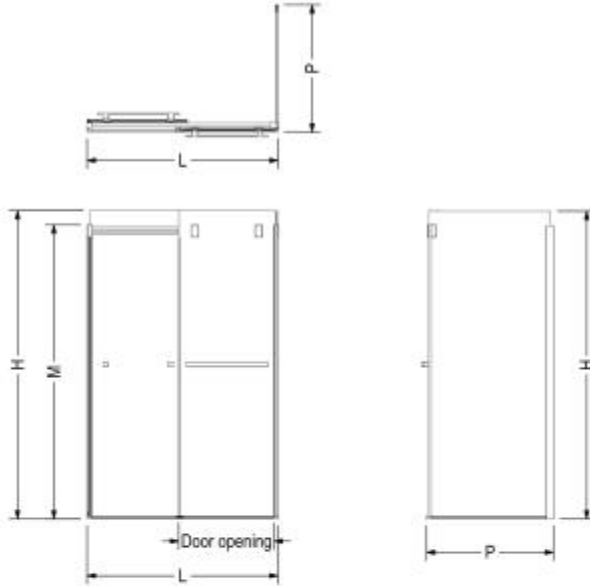

Return Panel 74 Return Panel for 34 in. Base

Model number:

137312

Dimensions: 74"

Installation:

Material:

Standard Features:

- Fits with Duel and Inverto alcove showers doors, add 1 return panel for a corner unit
- Glass panels 5/16 in. (8 mm) with Lotus glass protection on both side
- Available in 32 in., 34 in. or 36 in. wide by 74 in. high panels
- Available in 3 finishes: Chrome, Brushed Nickel and Dark Bronze

Glass Pattern(s):

Clear (900)

Certifications

MAAX products adhere to one or more of the following certifications:

Recommended products (Visit our website for a complete list of our recommended products)

No	Description
<input type="checkbox"/> 136270	Duel 56-59 x 55 ½-59 in. 8 mm Sliding Tub Door for Alcove installation
<input type="checkbox"/> 136271	Duel 44-47 x 70 ½-74 in. 8 mm Sliding Shower Door for Alcove Installation
<input type="checkbox"/> 136272	Duel 56-58 ½ x 70 ½-74 in. 8mm Sliding Shower Door for Alcove Installation

Return Panel 74 Return Panel for 34 in. Base

Model number:

137312

Dimensions: 74"

Installation:

Material:

STANDARD

Code	Description	H	M	L Adjustable	P Adjustable	Door Opening	Wall Adjustment
136271	Duel 44" - 47" x 70 1/2"	74"	70 1/2"	44" - 47"	-	18 1/2" - 21 1/2"	3/4"
136272	Duel 56" - 59" x 70 1/2"	74"	70 1/2"	56" - 59"	-	24 1/2" - 27 1/2"	3/4"
138761	Inverto 44" - 47" x 70 1/2"	74"	70 1/2"	44" - 47"	-	18 1/2" - 21 1/2"	3/4"
138762	Inverto 56" - 59" x 70 1/2"	74"	70 1/2"	56" - 59"	-	24 1/2" - 27 1/2"	3/4"
137310	Return Panel 74 for 32"	74"	70 1/2"	-	30 1/4" - 31"	-	3/4"
137312	Return Panel 74 for 34"	74"	70 1/2"	-	32 1/4" - 33"	-	3/4"
137311	Return Panel 74 for 36"	74"	70 1/2"	-	34 1/4" - 35"	-	3/4"

All dimensions are approximate. Structure measurements must be verified against the unit to ensure proper fit.

Dimensions

74 in.
(1880 mm)

Glass Thickness

5/16 in.

Weight

73 lbs - 33.11 kg

Frame Type