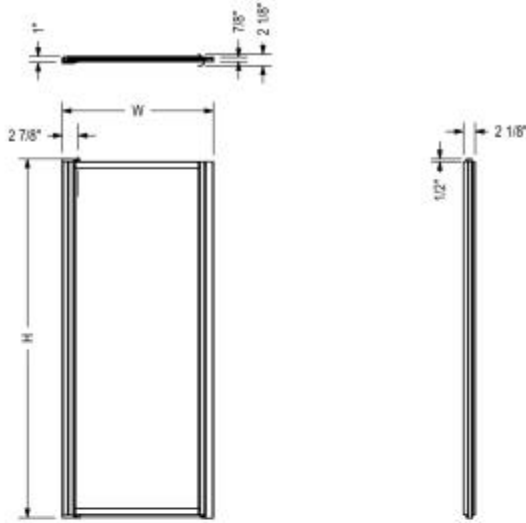

Pivlok 25-26 3/4 x 64 1/2 in. Pivot Shower Door for Alcove Installation

Model number:

136626

Dimensions: 64.5"

Installation:

Material:

Standard Features:

- 1-panel framed pivot door for alcove shower
- Full-length magnetic catch concealed in the door edge which allows the door to close tightly
- Reversible door for left or right installation
- Framed integrated channel redirects water toward the inside of the shower
- Full-length aluminium pull reinforces door and doubles as a handle

Raindrop (970)

Certifications

MAAX products adhere to one or more of the following certifications:

Pivolok 25-26 3/4 x 64 1/2 in. Pivot Shower Door for Alcove Installation

Model number:

136626

Dimensions: 64.5"

Installation:

Material:

STANDARD

Code	Description	H	W
136605	Door Pivolok 19" - 20 3/4"	64 1/2"	19" - 20 3/4"
136615	Door Pivolok 21" - 22 3/4"	64 1/2"	21" - 22 3/4"
136625	Door Pivolok 23" - 24 3/4"	64 1/2"	23" - 24 3/4"
136626	Door Pivolok 25" - 26 3/4"	64 1/2"	25" - 26 3/4"
136635	Door Pivolok 27" - 28 3/4"	64 1/2"	27" - 28 3/4"
136645	Door Pivolok 29" - 30 3/4"	64 1/2"	29" - 30 3/4"
136655	Door Pivolok 31" - 32 3/4"	64 1/2"	31" - 32 3/4"
136656	Door Pivolok 33" - 34 3/4"	64 1/2"	33" - 34 3/4"

All dimensions are approximate. Structure measurements must be verified against the unit to ensure proper fit.

Dimensions

64 1/2 In.
(1638 mm)

Glass Thickness

Framed

Weight

31 lbs - 14.06 kg

Frame Type