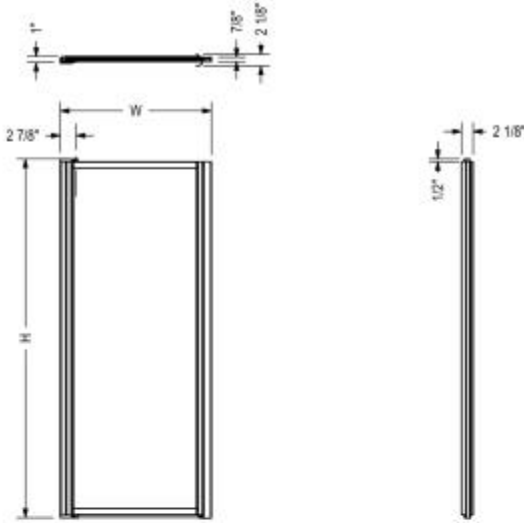

Pivlok 23-24 3/4 x 64 1/2 in. Pivot Shower Door for Alcove Installation

Model number:

136625

Dimensions: 64.5"

Installation:

Material:

Standard Features:

- 1-panel framed pivot door for alcove shower
- Full-length magnetic catch concealed in the door edge which allows the door to close tightly
- Reversible door for left or right installation
- Framed integrated channel redirects water toward the inside of the shower
- Full-length aluminium pull reinforces door and doubles as a handle

Raindrop (970)

Certifications

MAAX products adhere to one or more of the following certifications:

Pivolok 23-24 3/4 x 64 1/2 in. Pivot Shower Door for Alcove Installation

Model number:

136625

Dimensions: 64.5"

Installation:

Material:

STANDARD

Code	Description	H	W
136605	Door Pivolok 19" - 20 3/4"	64 1/2"	19" - 20 3/4"
136615	Door Pivolok 21" - 22 3/4"	64 1/2"	21" - 22 3/4"
136625	Door Pivolok 23" - 24 3/4"	64 1/2"	23" - 24 3/4"
136626	Door Pivolok 25" - 26 3/4"	64 1/2"	25" - 26 3/4"
136635	Door Pivolok 27" - 28 3/4"	64 1/2"	27" - 28 3/4"
136645	Door Pivolok 29" - 30 3/4"	64 1/2"	29" - 30 3/4"
136655	Door Pivolok 31" - 32 3/4"	64 1/2"	31" - 32 3/4"
136656	Door Pivolok 33" - 34 3/4"	64 1/2"	33" - 34 3/4"

All dimensions are approximate. Structure measurements must be verified against the unit to ensure proper fit.

Dimensions

64 1/2 In.
(1638 mm)

Glass Thickness

Framed

Weight

30 lbs - 13.61 kg

Frame Type