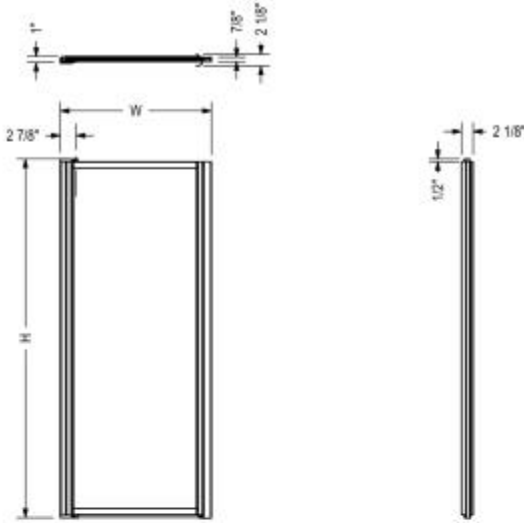

Pivolok 21-22 3/4 x 64 1/2 in. Pivot Shower Door for Alcove Installation

Model number:

136615

Dimensions: 64.5"

Installation:

Material:

Standard Features:

- 1-panel framed pivot door for alcove shower
- Full-length magnetic catch concealed in the door edge which allows the door to close tightly
- Reversible door for left or right installation
- Framed integrated channel redirects water toward the inside of the shower
- Full-length aluminium pull reinforces door and doubles as a handle

Raindrop (970)

Certifications

MAAX products adhere to one or more of the following certifications:

Pivolok 21-22 3/4 x 64 1/2 in. Pivot Shower Door for Alcove Installation

Model number:

136615

Dimensions: 64.5"

Installation:

Material:

STANDARD

Dimensions

64 1/2 In.
(1638 mm)

Glass Thickness

Framed

Weight

28 lbs - 12.7 kg

Frame Type

Framed

Door Adjustment

Framed

Minimum Door Access

15.25"

Maximum Door Access