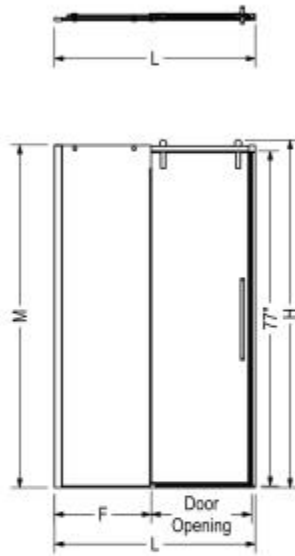

Nebula 56 1/2-58 1/2 x 78 3/4 in. 8mm Sliding Shower Door for Alcove Ins

Model number:

135875

Dimensions: 78.75"

Installation:

Material:

Standard Features:

- Unique contemporary barn door look with a minimalist design
- Slim stainless header with 18 in. handle
- Available in 3 stylish finishes: Chrome, Brushed Nickel and Matte Black
- 78 3/4" high clear glass panel
- 8 mm (5/16") tempered glass with Lotus easy clean protection
- Detachable door guide to distance the glass when cleaning

Nebula 56 1/2-58 1/2 x 78 3/4 in. 8mm Sliding Shower Door for Alcove Ins

Model number:

135875

Dimensions: 78.75"

Installation:

Material:

STANDARD

Dimensions

78 3/4 In.
(2000 mm)

Glass Thickness

5/16 in.

Weight

154 lbs - 69.9 kg

Frame Type

Frameless

Door Adjustment

Frameless

Minimum Door Access

23.125"

Maximum Door Access

25.125"

Code	Description	H	M	L Adjustable	F	Door Opening	Wall Adjustment
135870	Nebula 44 1/2" x 46 1/2" x 78 3/4"	80"	78 3/4"	44 1/2" - 46 1/2"	21 1/2"	17 1/8" - 19 1/8"	3/4"
135875	Nebula 56 1/2" x 58 1/2" x 78 3/4"	80"	78 3/4"	56 1/2" - 58 1/2"	27 1/2"	23 1/8" - 25 1/8"	3/4"