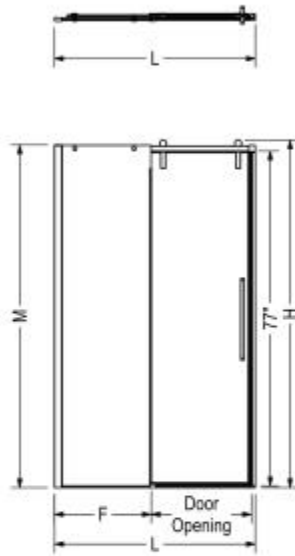

Nebula 44 1/2-46 1/2 x 78 3/4 in. 8mm Sliding Shower Door for Alcove Ins

Model number:

135870

Dimensions: 78.75"

Installation:

Material:

Standard Features:

- Unique contemporary barn door look with a minimalist design
- Slim stainless header with 18 in. handle
- Available in 3 stylish finishes: Chrome, Brushed Nickel and Matte Black
- 78 3/4" high clear glass panel
- 8 mm (5/16") tempered glass with Lotus easy clean protection
- Detachable door guide to distance the glass when cleaning

Nebula 44 1/2-46 1/2 x 78 3/4 in. 8mm Sliding Shower Door for Alcove Ins

Model number:

135870

Dimensions: 78.75"

Installation:

Material:

STANDARD

Dimensions

78 3/4 In.
(2000 mm)

Glass Thickness

5/16 in.

Weight

124 lbs - 56.24 kg

Frame Type

Frameless

Door Adjustment

Frameless

Minimum Door Access

17.125"

Maximum Door Access

19.125"

Code	Description	H	M	L Adjustable	F	Door Opening	Wall Adjustment
135870	Nebula 44 1/2" x 46 1/2" x 78 3/4"	80"	78 3/4"	44 1/2" - 46 1/2"	21 1/2"	17 1/8" - 19 1/8"	3/4"
135875	Nebula 56 1/2" x 58 1/2" x 78 3/4"	80"	78 3/4"	56 1/2" - 58 1/2"	27 1/2"	23 1/8" - 25 1/8"	3/4"