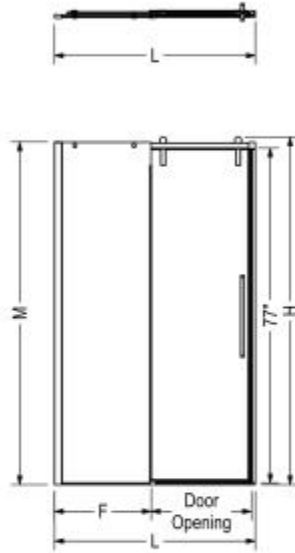

Nebula 44 1/2-46 1/2 x 78 3/4 in. 8mm Sliding Shower Door for Alcove Ins

Model number:

135870

Dimensions: 78.75"

Installation:

Material:

Standard Features:

- Unique contemporary barn door look with a minimalist design
- Slim stainless header with 18 in. handle
- Available in 3 stylish finishes: Chrome, Brushed Nickel and Matte Black
- 78 3/4" high clear glass panel
- 8 mm (5/16") tempered glass with Lotus easy clean protection
- Detachable door guide to distance the glass when cleaning

Nebula 44 1/2-46 1/2 x 78 3/4 in. 8mm Sliding Shower Door for Alcove Ins

Model number:

135870

Dimensions: 78.75"

Installation:

Material:

STANDARD

Dimensions

78 3/4 In.
(2000 mm)

Glass Thickness

5/16 in.

Weight

124 lbs - 56.24 kg

Frame Type

Frameless

Door Adjustment

Frameless

Minimum Door Access

17.125"

Maximum Door Access

19.125"

Code	Description	H	M	L Adjustable	F	Door Opening	Wall Adjustment
135870	Nebula 44 1/2" x 46 1/2" x 78 3/4"	80"	78 3/4"	44 1/2" - 46 1/2"	21 1/2"	17 1/8" - 19 1/8"	3/4"
135875	Nebula 56 1/2" x 58 1/2" x 78 3/4"	80"	78 3/4"	56 1/2" - 58 1/2"	27 1/2"	23 1/8" - 25 1/8"	3/4"