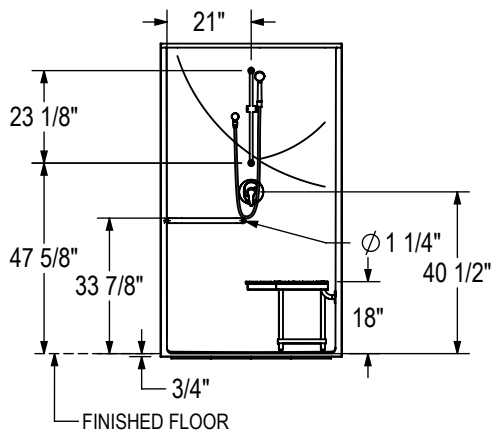

BASE MODEL WITH CALIFORNIA TITLE 24 COMPLIANT GRAB BAR & SEAT PACKAGE

LEFT SIDE SHOWN  
RIGHT SIDE SYMMETRICAL

All dimensions are approximate. Structure measurements must be verified against the unit to ensure proper fit.