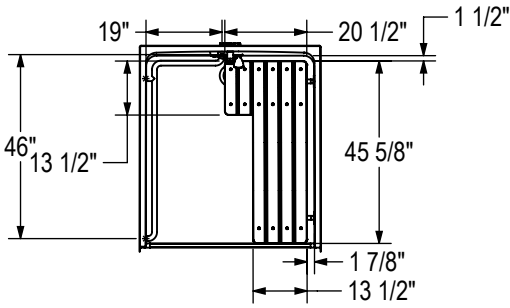

BASE MODEL WITH CALIFORNIA TITLE 24 COMPLIANT GRAB BAR & SEAT PACKAGE

LEFT SIDE SHOWN  
RIGHT SIDE SYMMETRICAL

All dimensions are approximate. Structure measurements must be verified against the unit to ensure proper fit.