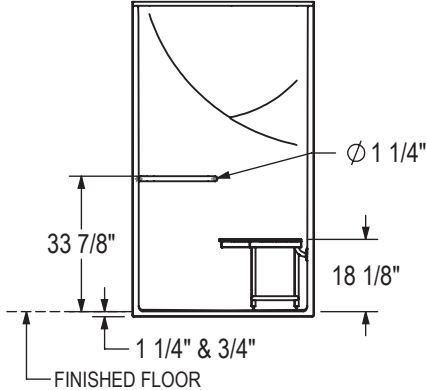

BASE MODEL WITH CALIFORNIA TITLE 24 COMPLIANT GRAB BAR & SEAT PACKAGE

LEFT SIDE SHOWN

RIGHT SIDE SYMMETRICAL

All dimensions are approximate. Structure measurements must be verified against the unit to ensure proper fit.