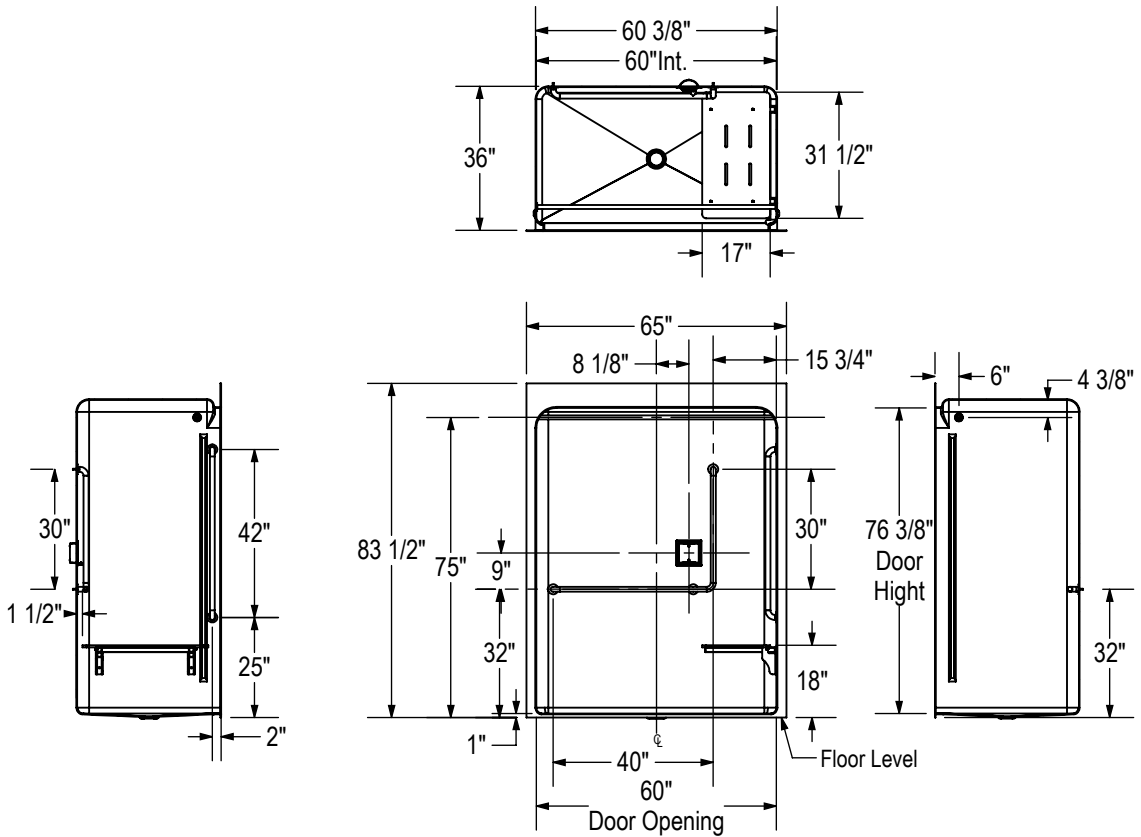

BF 3660 BASE MODEL OBC COMPLIANT MODEL

Right side shown
Left side symmetrical

All dimensions are approximate. Structure measurements must be verified against the unit to ensure proper fit.

BASE MODEL
RIGHT SIDE SHOWN
LEFT SIDE SYMMETRICAL

THRESHOLD DETAIL

All dimensions are approximate. Structure measurements must be verified against the unit to ensure proper fit.