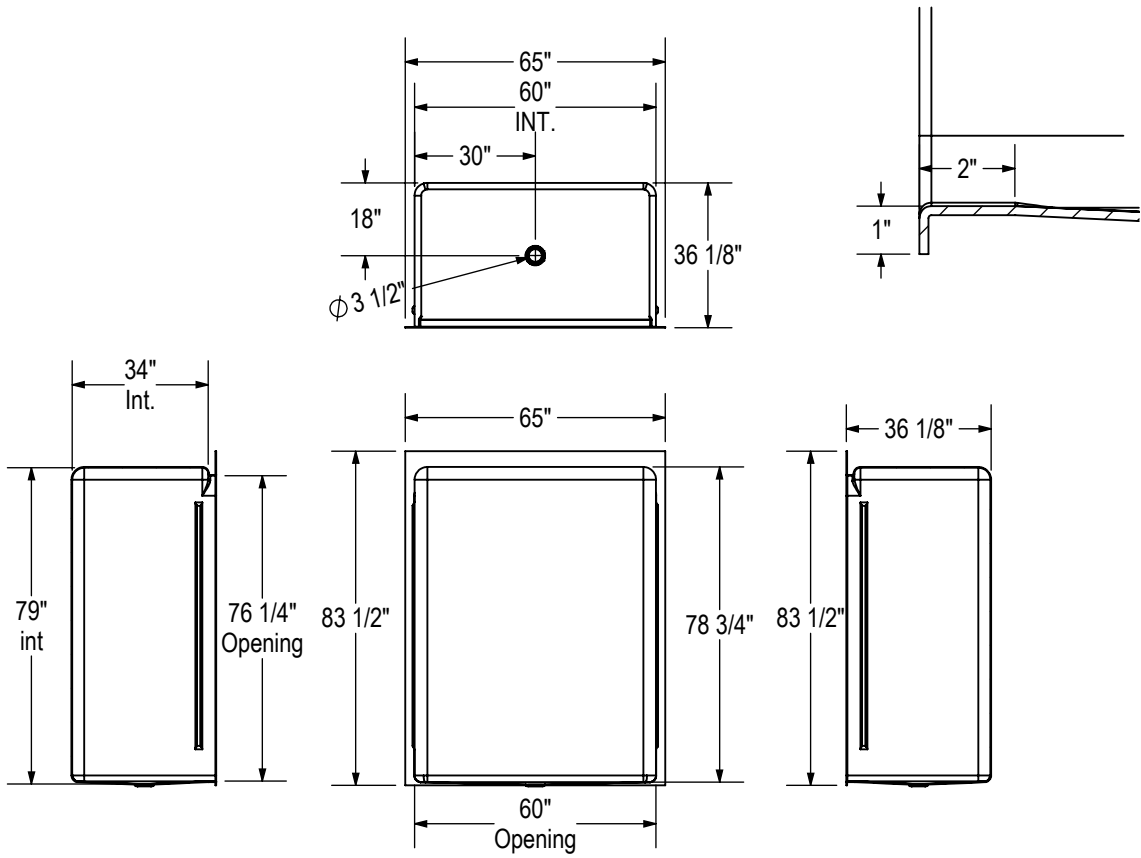

BF 3660 BASE MODEL OBC COMPLIANT MODEL

Right side shown
Left side symmetrical

All dimensions are approximate. Structure measurements must be verified against the unit to ensure proper fit.

BASE MODEL
RIGHT SIDE SHOWN
LEFT SIDE SYMMETRICAL

THRESHOLD DETAIL

All dimensions are approximate. Structure measurements must be verified against the unit to ensure proper fit.