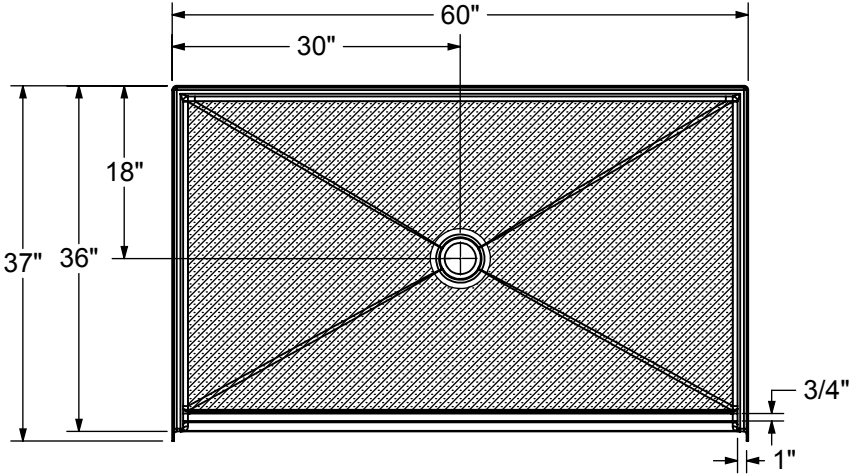

OUTLOOK BASE 6036

37" X 60" X 7/8"

THRESHOLD DÉTAIL

All dimensions are approximate. Structure measurements must be verified against the unit to ensure proper fit.