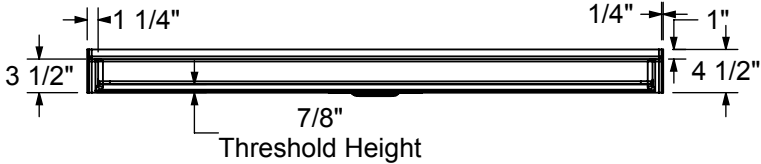

OUTLOOK BASE 6036

37" X 60" X 7/8"

THRESHOLD DÉTAIL

All dimensions are approximate. Structure measurements must be verified against the unit to ensure proper fit.