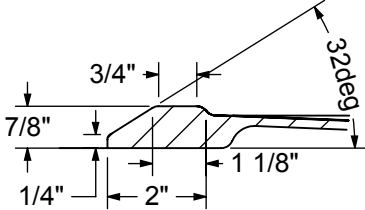

OUTLOOK BASE 6036

37" X 60" X 7/8"

THRESHOLD DÉTAIL

All dimensions are approximate. Structure measurements must be verified against the unit to ensure proper fit.