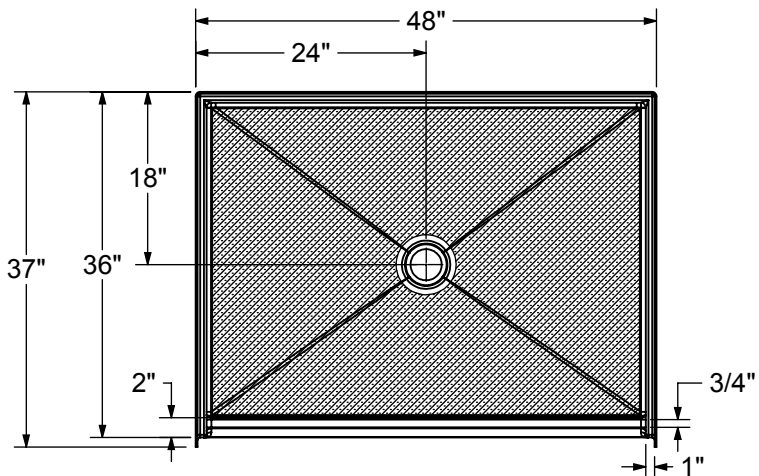

# OUTLOOK BASE 4836

37" X 48" X 7/8"

All dimensions are approximate. Structure measurements must be verified against the unit to ensure proper fit.