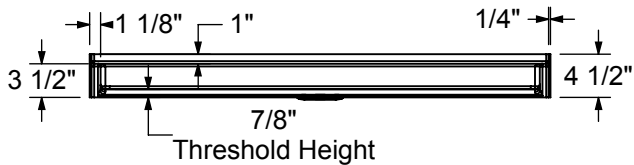

# OUTLOOK BASE 4836

37" X 48" X 7/8"

All dimensions are approximate. Structure measurements must be verified against the unit to ensure proper fit.