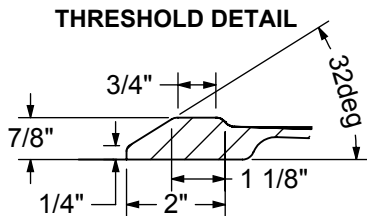

# OUTLOOK BASE 4836

37" X 48" X 7/8"

All dimensions are approximate. Structure measurements must be verified against the unit to ensure proper fit.