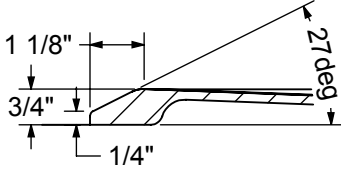

OUTLOOK BASE 6238

38 1/4" X 62 1/2" X 3/4"

THRESHOLD DETAIL

All dimensions are approximate. Structure measurements must be verified against the unit to ensure proper fit.