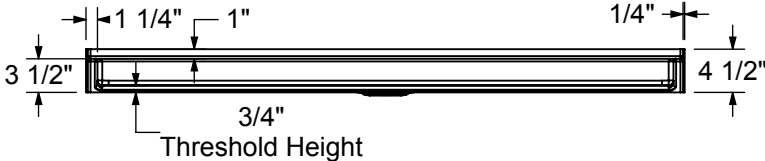

OUTLOOK BASE 6238

38 1/4" X 62 1/2" X 3/4"

THRESHOLD DETAIL

All dimensions are approximate. Structure measurements must be verified against the unit to ensure proper fit.