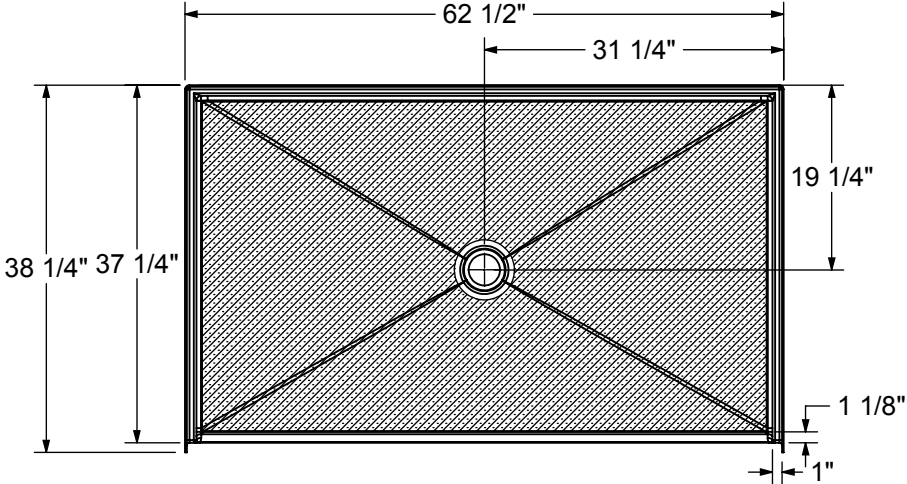

OUTLOOK BASE 6238

38 1/4" X 62 1/2" X 3/4"

THRESHOLD DETAIL

All dimensions are approximate. Structure measurements must be verified against the unit to ensure proper fit.