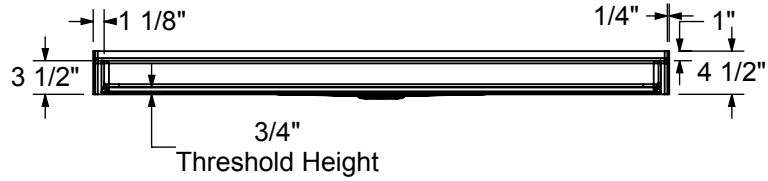

# OUTLOOK BASE 6030 C

31" X 60" X 3/4"

## THRESHOLD DETAIL

All dimensions are approximate. Structure measurements must be verified against the unit to ensure proper fit.