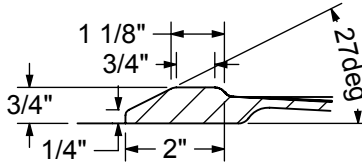

# OUTLOOK BASE 6030 C

31" X 60" X 3/4"

## THRESHOLD DETAIL

All dimensions are approximate. Structure measurements must be verified against the unit to ensure proper fit.