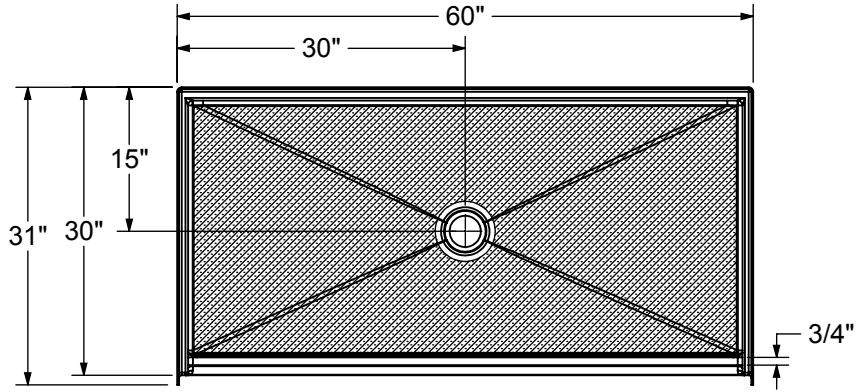

# OUTLOOK BASE 6030 C

31" X 60" X 3/4"

## THRESHOLD DETAIL

All dimensions are approximate. Structure measurements must be verified against the unit to ensure proper fit.