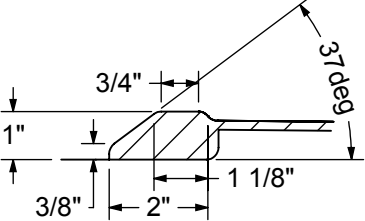

OUTLOOK BASE 6030 L/R

31" X 60" X 1"

Righth drain model shown / Left drain model symmetrical

THRESHOLD DETAIL

All dimensions are approximate. Structure measurements must be verified against the unit to ensure proper fit.