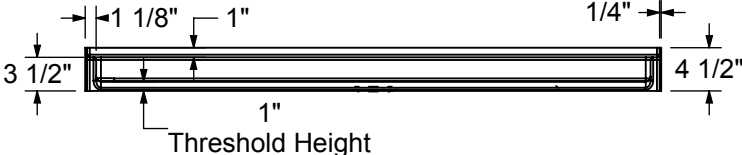

OUTLOOK BASE 6030 L/R

31" X 60" X 1"

Righth drain model shown / Left drain model symmetrical

THRESHOLD DETAIL

All dimensions are approximate. Structure measurements must be verified against the unit to ensure proper fit.