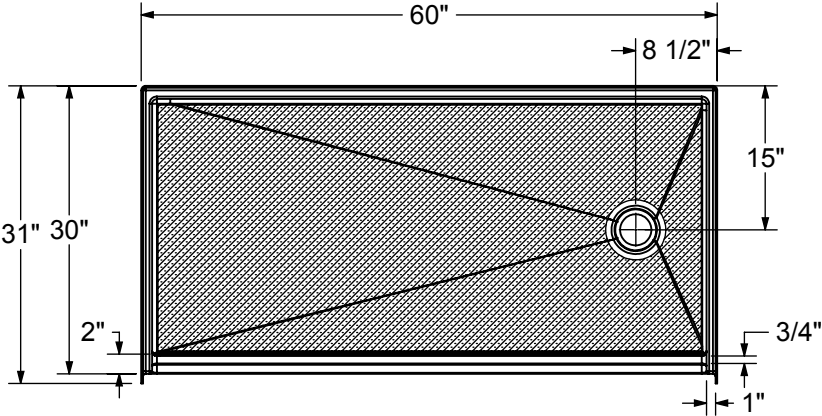

OUTLOOK BASE 6030 L/R

31" X 60" X 1"

Righth drain model shown / Left drain model symmetrical

THRESHOLD DETAIL

All dimensions are approximate. Structure measurements must be verified against the unit to ensure proper fit.