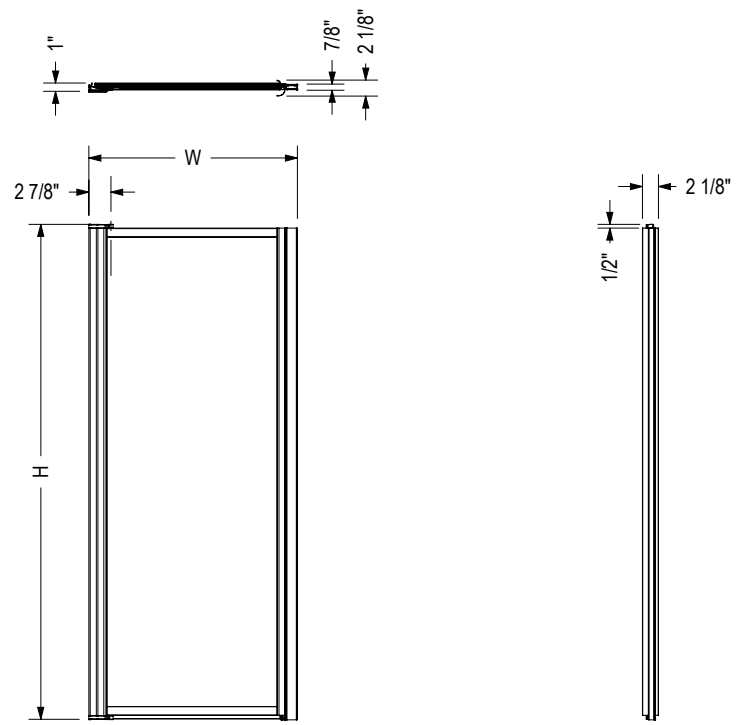

STANDARD

Code	Description	H	W
136730	Door Polar Pivot 27" - 28 3/4"	64 1/2"	27" - 28 3/4"
136732	Door Polar Pivot 29" - 30 3/4"	64 1/2"	29" - 30 3/4"
136731	Door Polar Pivot 31" - 32 3/4"	64 1/2"	31" - 32 3/4"
136733	Door Polar Pivot 33" - 34 3/4"	64 1/2"	33" - 34 3/4"

All dimensions are approximate. Structure measurements must be verified against the unit to ensure proper fit.