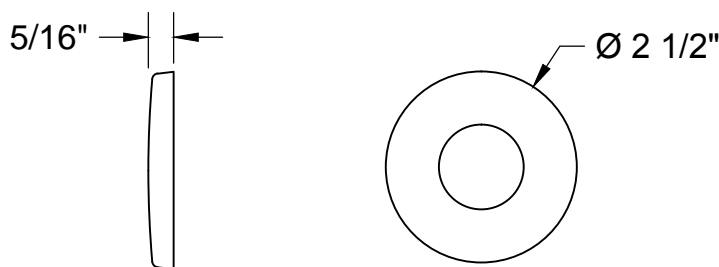

MT5820L-NL SPECIFICATIONS

TOILET SUPPLY KIT

SUPPLY TUBES &
VALVES

THIS DECORATIVE SUPPLY VALVE KIT OFFERS THE FOLLOWING FEATURES:

- ONE MT5003L-NL VALVE WITH 1/4 TURN CERAMIC DISC CARTRIDGE
- ONE MT436X NO LEAD SUPPLY TUBE
- ONE MT441X SURE GRIP WALL ESCUTCHEON
- OFFERED IN MANY STANDARD DECORATIVE FINISHES
- SPECIAL FINISHES AVAILABLE UPON REQUEST

MT441X

MT436X

WARRANTY

ONE YEAR WARRANTY ON PLATED FINISHES, 90 DAY WARRANTY ON ORB, EB, MHB, TB AND WCP AND LIFETIME ON PVD PROVIDED PROPER CARE HAS BEEN USED. ONE YEAR WARRANTY ON ALL PARTS. APPLIES TO ORIGINAL PURCHASER . CLAIMS REQUIRE PROOF OF PURCHASE.

FINISH CARE & MAINTENANCE

NEVER USE ANY HARSH ALKALI, ACID BASED DETERGENTS OR CLEANERS SUCH AS SOFT SCRUB®, SCRUBBING BUBBLES® OR COMET® TO CLEAN. DO NOT USE BRILLO® AND SCOTCH BRITE® PADS. THESE WILL ALL HARM THE FINISH. TO CLEAN, USE ONLY A DAMP SOFT CLOTH AND WIPE USING A SOFT CLOTH. STANDARD WINDEX CAN ALSO BE USED SPARINGLY. TO MAINTAIN THE FINISH, WIPE WITH A SOFT DRY CLOTH. AN OCCASIONAL COAT OF PURE CARNUBA WAX WITHOUT CLEANERS WILL HELP PROTECT THE FINISH.