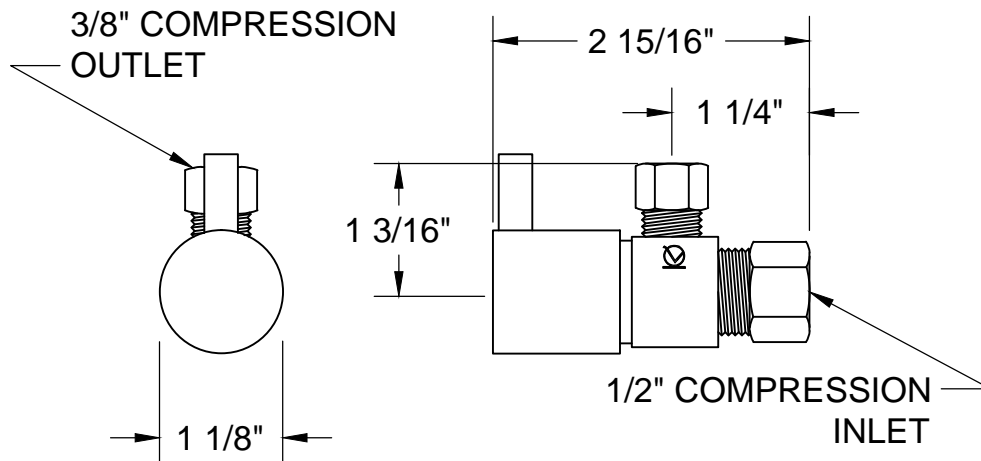

MT5820L-NL SPECIFICATIONS

TOILET SUPPLY KIT

SUPPLY TUBES &
VALVES

THIS DECORATIVE SUPPLY VALVE KIT OFFERS THE FOLLOWING FEATURES:

- ONE MT5003L-NL VALVE WITH 1/4 TURN CERAMIC DISC CARTRIDGE
- ONE MT436X NO LEAD SUPPLY TUBE
- ONE MT441X SURE GRIP WALL ESCUTCHEON
- OFFERED IN MANY STANDARD DECORATIVE FINISHES
- SPECIAL FINISHES AVAILABLE UPON REQUEST