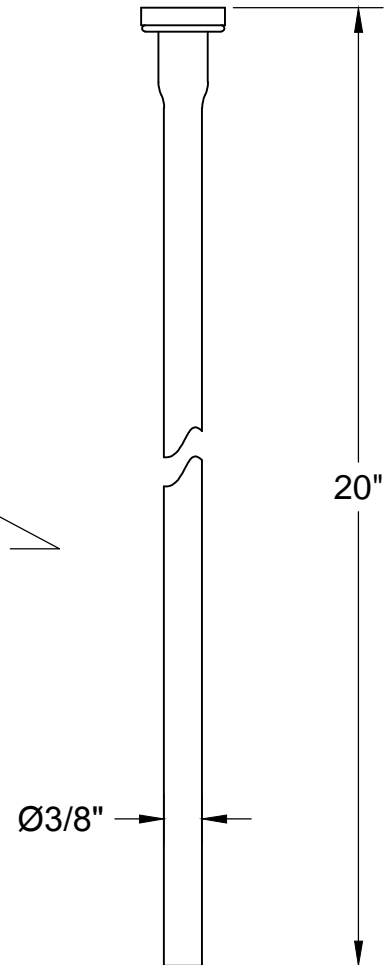

MT436X

WARRANTY

ONE YEAR WARRANTY ON PLATED FINISHES, 90 DAY WARRANTY ON ORB, EB, MHB, TB AND WCP AND LIFETIME ON PVD PROVIDED PROPER CARE HAS BEEN USED. ONE YEAR WARRANTY ON ALL PARTS. APPLIES TO ORIGINAL PURCHASER . CLAIMS REQUIRE PROOF OF PURCHASE.

FINISH CARE & MAINTENANCE

NEVER USE ANY HARSH ALKALI, ACID BASED DETERGENTS OR CLEANERS SUCH AS SOFT SCRUB®, SCRUBBING BUBBLES® OR COMET® TO CLEAN. DO NOT USE BRILLO® AND SCOTCH BRITE® PADS. THESE WILL ALL HARM THE FINISH. TO CLEAN, USE ONLY A DAMP SOFT CLOTH AND WIPE USING A SOFT CLOTH. STANDARD WINDEX CAN ALSO BE USED SPARINGLY. TO MAINTAIN THE FINISH, WIPE WITH A SOFT DRY CLOTH. AN OCCASIONAL COAT OF PURE CARNUBA WAX WITHOUT CLEANERS WILL HELP PROTECT THE FINISH.