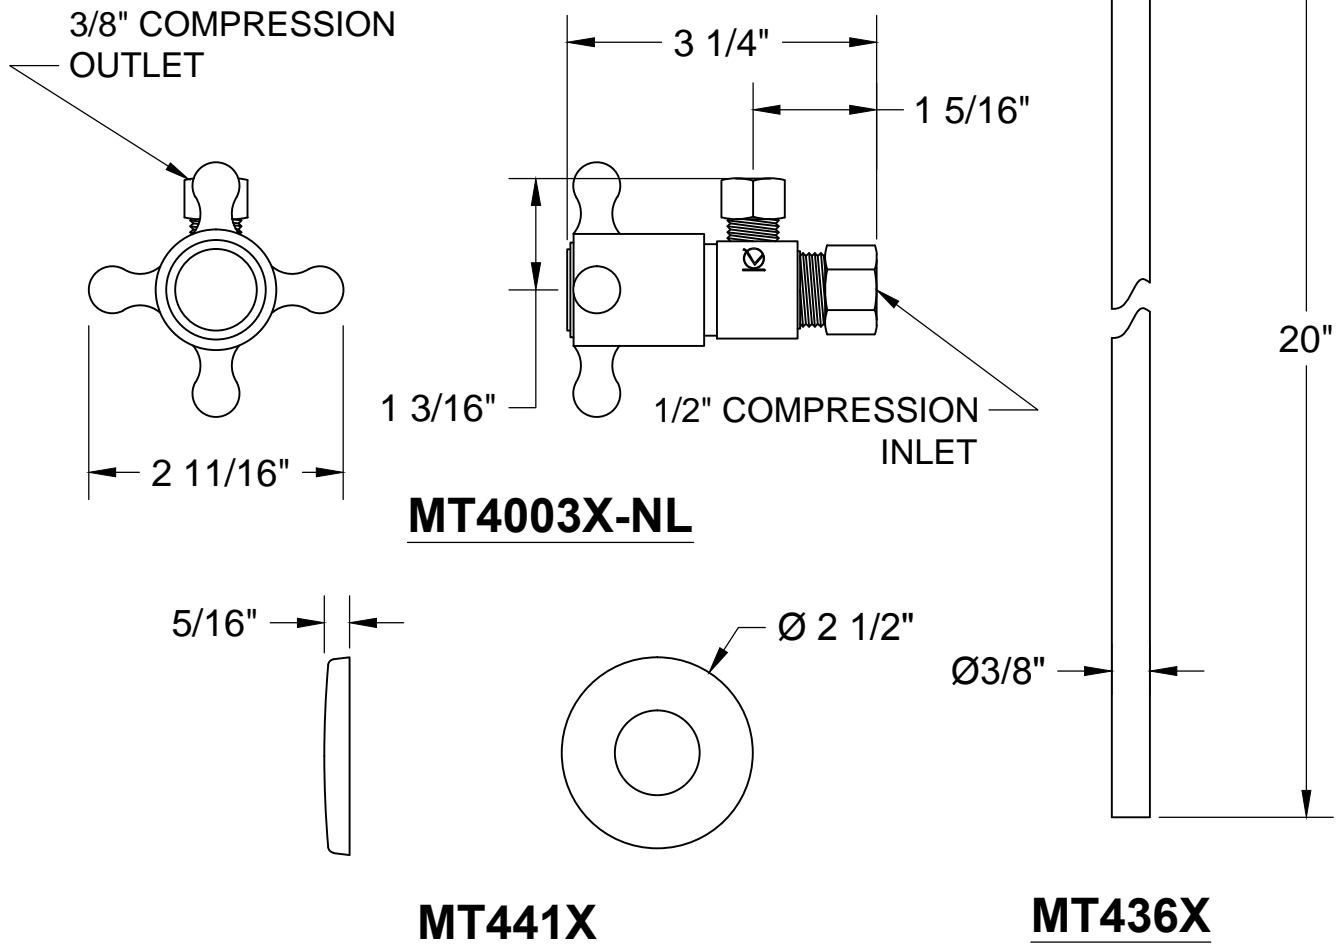

MT4820X-NL SPECIFICATIONS

TOILET SUPPLY KIT

SUPPLY TUBES &
VALVES

THIS DECORATIVE SUPPLY VALVE KIT OFFERS THE FOLLOWING FEATURES:

- ONE MT4003X-NL VALVE WITH 1/4 TURN CERAMIC DISC CARTRIDGE
- ONE MT436X NO LEAD SUPPLY TUBE
- ONE MT441X SURE GRIP WALL ESCUTCHEON
- OFFERED IN MANY STANDARD DECORATIVE FINISHES
- SPECIAL FINISHES AVAILABLE UPON REQUEST