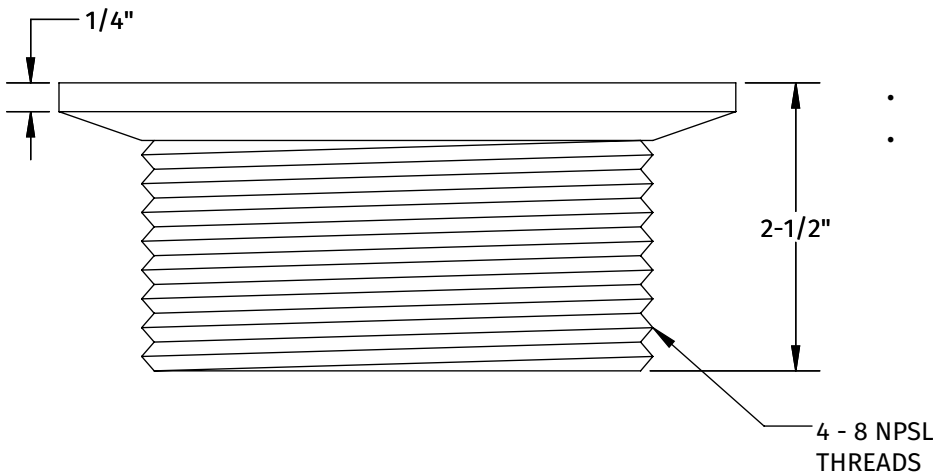

MT508-GRID

6" SQUARE SOLID NICKEL BRONZE PLATED SHOWER GRID SHOWER DRAIN

SPECIFICATION SHEET

A McAlpine Company

Mountain

Plumbing Products

- INCLUDES GRID ONLY
- FOR USE WITH MT508/509-ROUGH

WARRANTY