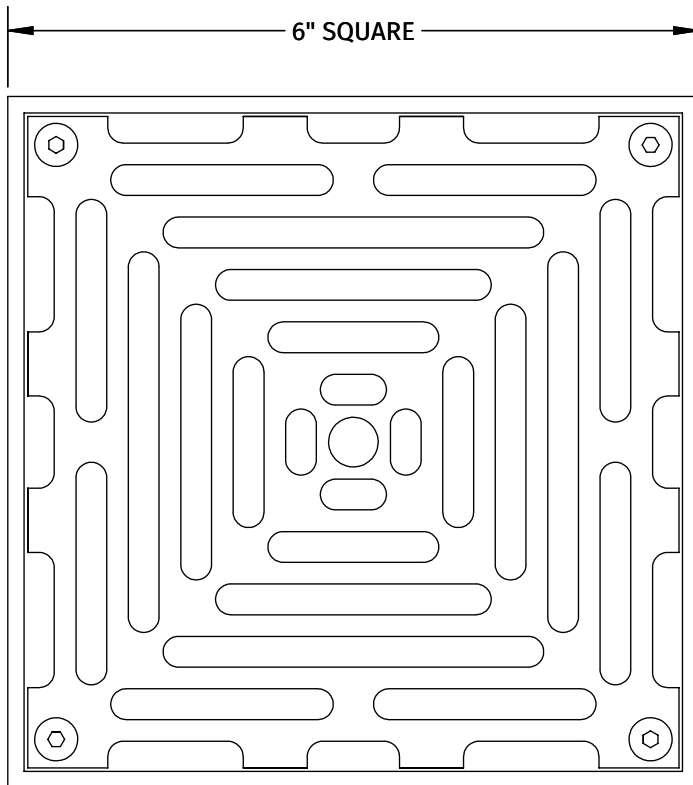

MT508-GRID

6" SQUARE SOLID NICKEL BRONZE PLATED SHOWER GRID SHOWER DRAIN

SPECIFICATION SHEET

A McAlpine Company

Mountain

Plumbing Products

- INCLUDES GRID ONLY
- FOR USE WITH MT508/509-ROUGH

WARRANTY