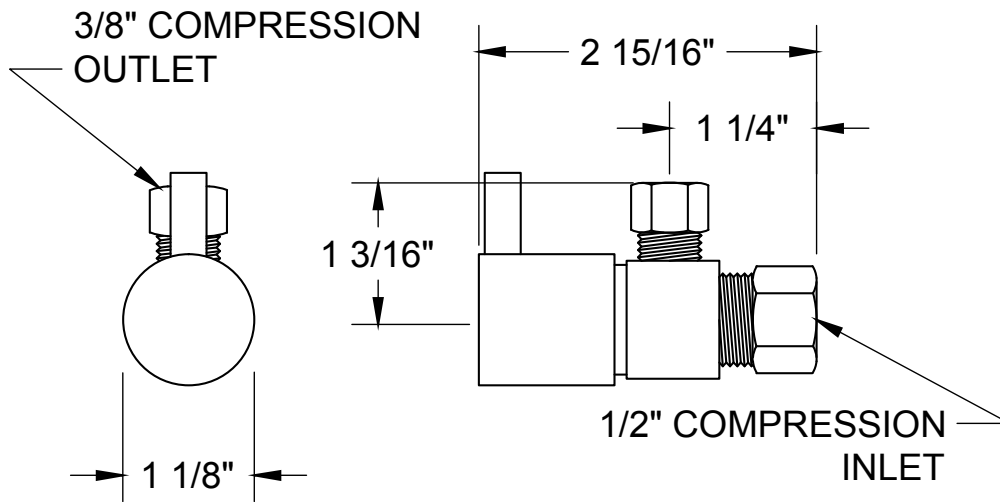

MT495L-NL

TOILET SUPPLY KIT

SPECIFICATION SHEET

- ONE LEAD FREE cUPC CERTIFIED MT5003L-NL VALVE
- 1/2" COMPRESSION (5/8" O.D.) INLET
- 3/8" O.D. COMPRESSION OUTLET
- ONE MT426X NO LEAD SUPPLY TUBE
- ONE MT441X SURE GRIP FLANGE
- OFFERED IN MANY STANDARD DECORATIVE FINISHES
- SPECIAL FINISHES AVAILABLE UPON REQUEST