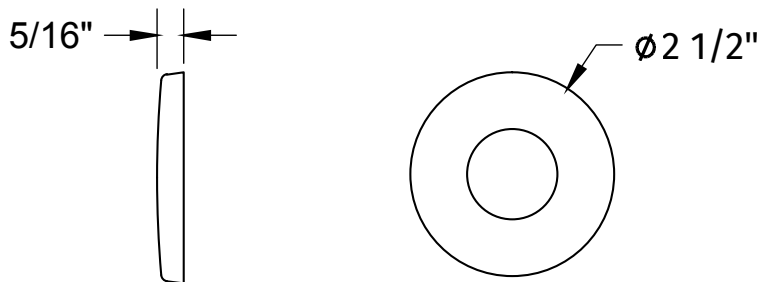

MT495L-NL

TOILET SUPPLY KIT

SPECIFICATION SHEET

- -ONE LEAD FREE cUPC CERTIFIED MT5003L-NL VALVE
- -1/2" COMPRESSION (5/8" O.D.) INLET
- -3/8" O.D. COMPRESSION OUTLET
- -ONE MT426X NO LEAD SUPPLY TUBE
- -ONE MT441X SURE GRIP FLANGE
- -OFFERED IN MANY STANDARD DECORATIVE FINISHES
- -SPECIAL FINISHES AVAILABLE UPON REQUEST

MT441X

WARRANTY

FOR WARRANTY INFO PLEASE VISIT WWW.MOUNTAINPLUMBING.COM/PAGE/RESOURCES/WARRANTY

FINISH CARE & MAINTENANCE

NEVER USE ANY HARSH ALKALI, ACID BASED DETERGENTS OR CLEANERS SUCH AS SOFT SCRUB®, SCRUBBING BUBBLES® OR COMET® TO CLEAN. DO NOT USE BRILLO® OR SCOTCH BRITE® PADS. THESE WILL ALL HARM THE FINISH. TO CLEAN, USE ONLY A DAMP SOFT CLOTH AND WIPE GENTLY. STANDARD WINDEX® CAN ALSO BE USED SPARINGLY. IT IS NOT NECESSARY TO WIPE HARD TO REMOVE SPOTS. TO MAINTAIN THE FINISH, WIPE WITH A SOFT DRY CLOTH AFTER USE. AN OCCASIONAL COAT OF PURE CARNAUBA WAX WITHOUT CLEANERS WILL HELP PROTECT THE FINISH.

SPECIFICATIONS SUBJECT TO CHANGE WITHOUT NOTICE