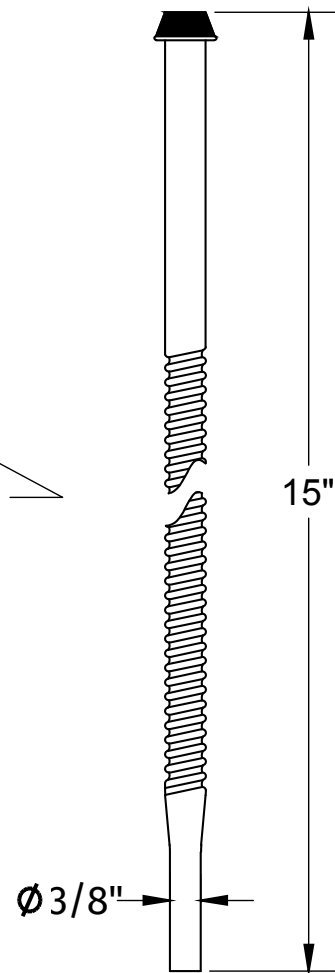

MT426X

WARRANTY

FOR WARRANTY INFO PLEASE VISIT WWW.MOUNTAINPLUMBING.COM/PAGE/RESOURCES/WARRANTY

FINISH CARE & MAINTENANCE

NEVER USE ANY HARSH ALKALI, ACID BASED DETERGENTS OR CLEANERS SUCH AS SOFT SCRUB®, SCRUBBING BUBBLES® OR COMET® TO CLEAN. DO NOT USE BRILLO® OR SCOTCH BRITE® PADS. THESE WILL ALL HARM THE FINISH. TO CLEAN, USE ONLY A DAMP SOFT CLOTH AND WIPE GENTLY. STANDARD WINDEX® CAN ALSO BE USED SPARINGLY. IT IS NOT NECESSARY TO WIPE HARD TO REMOVE SPOTS. TO MAINTAIN THE FINISH, WIPE WITH A SOFT DRY CLOTH AFTER USE. AN OCCASIONAL COAT OF PURE CARNAUBA WAX WITHOUT CLEANERS WILL HELP PROTECT THE FINISH.

SPECIFICATIONS SUBJECT TO CHANGE WITHOUT NOTICE