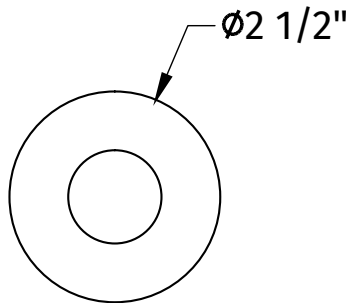

MT426X

WARRANTY

FOR WARRANTY INFO PLEASE VISIT WWW.MOUNTAINPLUMBING.COM/PAGE/RESOURCES/WARRANTY

FINISH CARE & MAINTENANCE

NEVER USE ANY HARSH ALKALI, ACID BASED DETERGENTS OR CLEANERS SUCH AS SOFT SCRUB®, SCRUBBING BUBBLES® OR COMET® TO CLEAN. DO NOT USE BRILLO® OR SCOTCH BRITE® PADS. THESE WILL ALL HARM THE FINISH. TO CLEAN, USE ONLY A DAMP SOFT CLOTH AND WIPE GENTLY. STANDARD WINDEX® CAN ALSO BE USED SPARINGLY. IT IS NOT NECESSARY TO WIPE HARD TO REMOVE SPOTS. TO MAINTAIN THE FINISH, WIPE WITH A SOFT DRY CLOTH AFTER USE. AN OCCASIONAL COAT OF PURE CARNAUBA WAX WITHOUT CLEANERS WILL HELP PROTECT THE FINISH.

SPECIFICATIONS SUBJECT TO CHANGE WITHOUT NOTICE