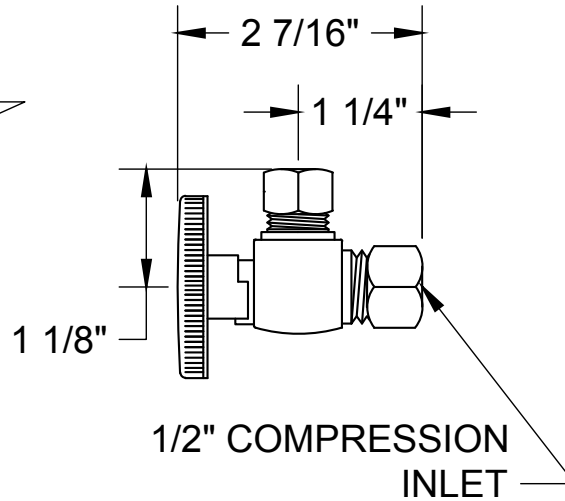

3/8" COMPRESSION
OUTLET

MT403-NL