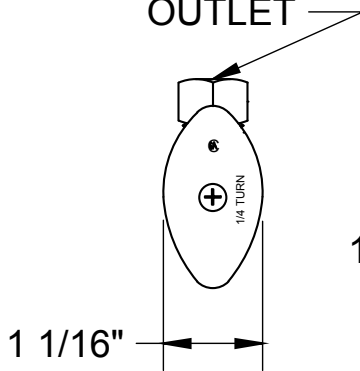

3/8" COMPRESSION
OUTLET

MT403-NL