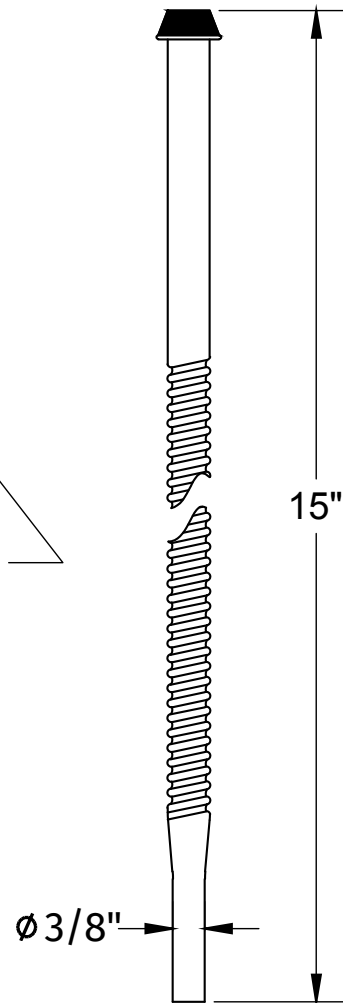

MT426X

WARRANTY

FOR WARRANTY INFO PLEASE VISIT WWW.MOUNTAINPLUMBING.COM/PAGE/RESOURCES/WARRANTY

FINISH CARE & MAINTENANCE

NEVER USE ANY HARSH ALKALI, ACID BASED DETERGENTS OR CLEANERS SUCH AS SOFT SCRUB®, SCRUBBING BUBBLES® OR COMET® TO CLEAN. DO NOT USE BRILLO® OR SCOTCH BRITE® PADS. THESE WILL ALL HARM THE FINISH. TO CLEAN, USE ONLY A DAMP SOFT CLOTH AND WIPE GENTLY. STANDARD WINDEX® CAN ALSO BE USED SPARINGLY. IT IS NOT NECESSARY TO WIPE HARD TO REMOVE SPOTS. TO MAINTAIN THE FINISH, WIPE WITH A SOFT DRY CLOTH AFTER USE. AN OCCASIONAL COAT OF PURE CARNAUBA WAX WITHOUT CLEANERS WILL HELP PROTECT THE FINISH.

SPECIFICATIONS SUBJECT TO CHANGE WITHOUT NOTICE