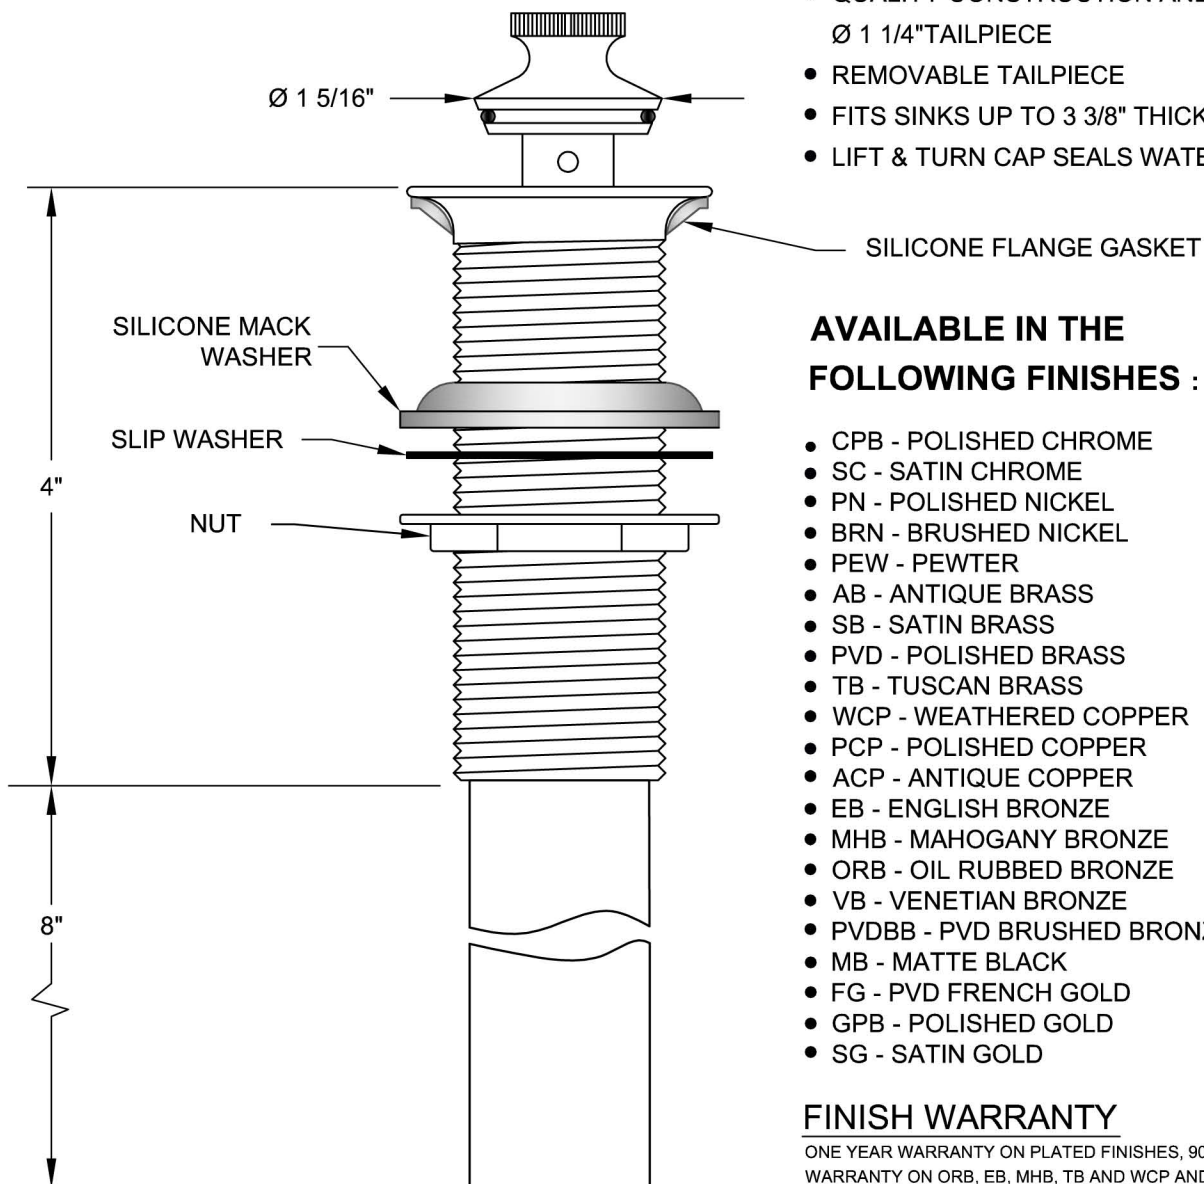

MT760 SPECIFICATIONS

DECORATIVE LIFT AND TURN DRAIN
FOR SINKS WITH OUT OVERFLOW

THIS DECORATIVE DRAIN HAS THE FOLLOWING FEATURES:

- FITS SINKS WITH 1 1/2" DRAIN OPENING
- ENTIRE DRAIN IS PLATED FOR EXPOSED LOCATIONS
- QUALITY CONSTRUCTION AND 17GA Ø 1 1/4" TAILPIECE
- REMOVABLE TAILPIECE
- FITS SINKS UP TO 3 3/8" THICK
- LIFT & TURN CAP SEALS WATER