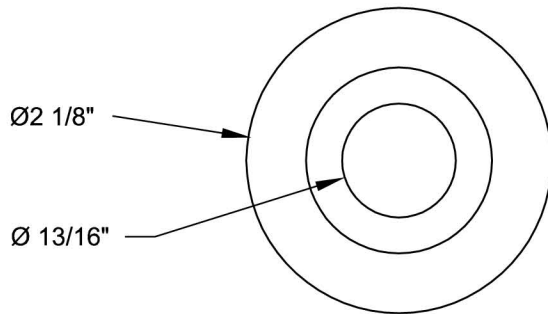

MT760 SPECIFICATIONS

DECORATIVE LIFT AND TURN DRAIN
FOR SINKS WITH OUT OVERFLOW

THIS DECORATIVE DRAIN HAS THE FOLLOWING FEATURES:

- FITS SINKS WITH 1 1/2" DRAIN OPENING
- ENTIRE DRAIN IS PLATED FOR EXPOSED LOCATIONS
- QUALITY CONSTRUCTION AND 17GA Ø 1 1/4" TAILPIECE
- REMOVABLE TAILPIECE
- FITS SINKS UP TO 3 3/8" THICK
- LIFT & TURN CAP SEALS WATER