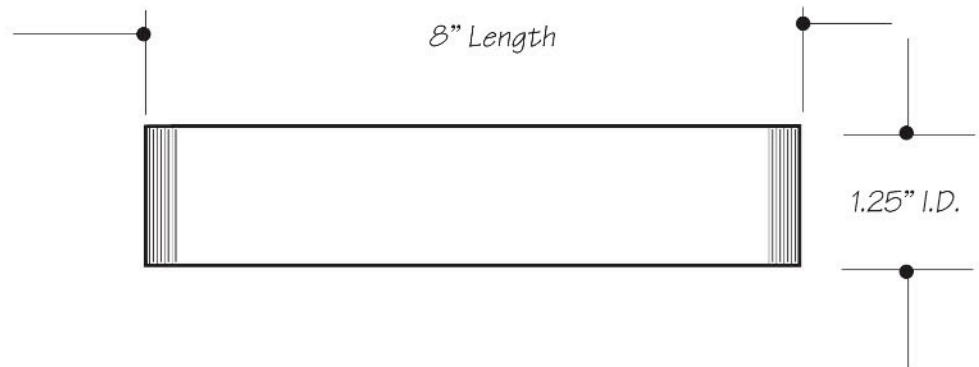

INSTALLATION DIMENSIONS

This model offers you the following features & benefits:

- Threaded extension tailpiece
- Can be cut to required size
- 1-1/4" x 8" tailpiece both ends threaded
- Plated Brass
- Available in 20 finishes
 - CPB - Polished Chrome
 - SC - Satin Chrome
 - PN - Polished Nickel
 - BRN - Brushed Nickel
 - PEW - Pewter
 - AB - Antique Brass
 - SB - Satin Brass
 - PVD - Polished Brass
 - WB - Weathered Brass
 - WCP - Weathered Copper
 - ACP - Antique Copper
 - PCP - Polished Copper
 - ORB - Oil Rubbed Bronze
 - VB - Venetian Bronze*
 - PVDDBB - Brushed Bronze
 - TB - Tuscan Brass
 - MB - Matte Black
 - FG - French Gold
 - GPB - Polished Gold
 - SG - Satin Gold