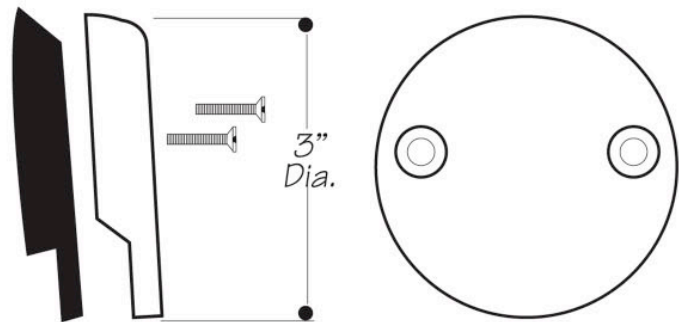

INSTALLATION DIMENSIONS

This model offers you the following features & benefits:

- Lift and Turn style drain trim
- Fits any Mountain HBDWLT bath waste and overflow.
- Plated Brass
- Available in 20 finishes
 - CPB - Polished Chrome
 - SC - Satin Chrome
 - PN - Polished Nickel
 - BRN - Brushed Nickel
 - PEW - Pewter
 - PRN - Pearl Nickel
 - AB - Antique Brass
 - SB - Satin Brass
 - PVD - Polished Brass
 - WB - Weathered Brass
 - WCP - Weathered Copper
 - ACP - Antique Copper
 - ORB - Oil Rubbed Bronze
 - VB - Venetian Bronze*
 - PVDDB - Brushed Bronze
 - TB - Tuscan Brass
 - MB - Matte Black
 - FG - French Gold
 - GPB - Polished Gold
 - SG - Satin Gold