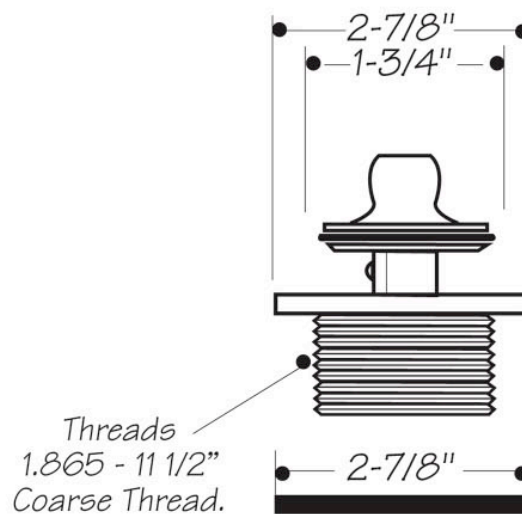

INSTALLATION DIMENSIONS

This model offers you the following features & benefits:

- Lift and Turn style drain trim
- Fits any Mountain HBDWLT bath waste and overflow.
- Plated Brass
- Available in 20 finishes
 - CPB - Polished Chrome
 - SC - Satin Chrome
 - PN - Polished Nickel
 - BRN - Brushed Nickel
 - PEW - Pewter
 - PRN - Pearl Nickel
 - AB - Antique Brass
 - SB - Satin Brass
 - PVD - Polished Brass
 - WB - Weathered Brass
 - WCP - Weathered Copper
 - ACP - Antique Copper
 - ORB - Oil Rubbed Bronze
 - VB - Venetian Bronze*
 - PVDDB - Brushed Bronze
 - TB - Tuscan Brass
 - MB - Matte Black
 - FG - French Gold
 - GPB - Polished Gold
 - SG - Satin Gold